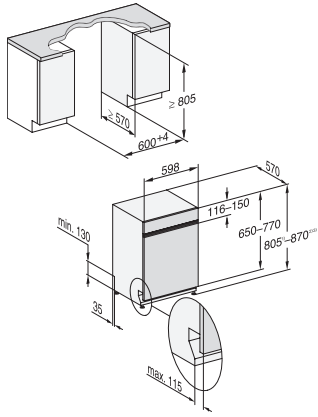

G7000, integrated dishwasher, 60cm (installation drawing)

G7000, integrated dishwasher, 60cm (installation drawing)