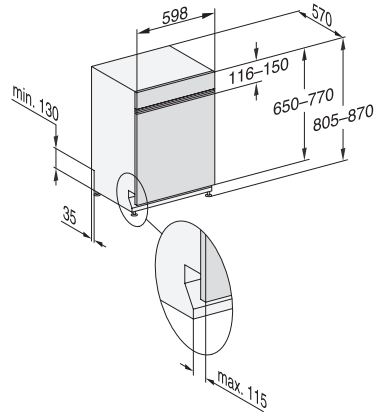

G7000, integrated dishwasher, 60cm (installation drawing)

G7000, integrated dishwasher, 60cm (installation drawing)