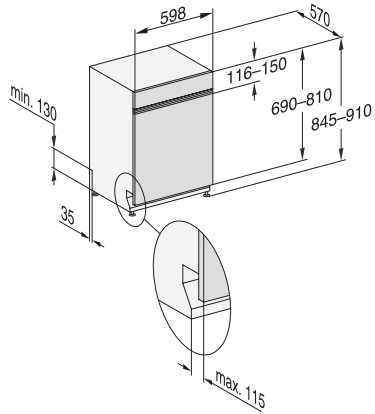

G7000, integrated dishwasher, XXL, 60cm (installation drawing)