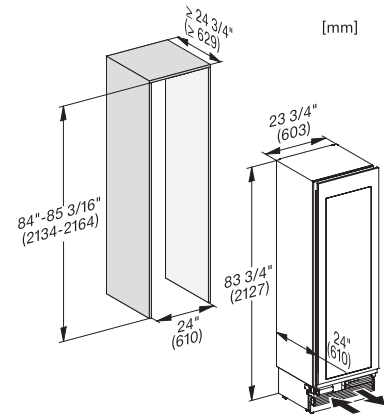

### Cave à vin MasterCool

Design haut de gamme et technologie de pointe en grand format.

Opening angle 90°/115°, right side stop, MasterCool (Sketch) with footnote

Side-by-side, MasterCool, without partition wall, with heating mat (Sketch) (with footnote)

KWT2611Vi, KWT2671ViS, KWT2601Vi, KWT2661ViS, installation, MasterCool, installation drawings

Sideview, MasterCool, Sketch

Side-by-Side, MasterCool, footnote, installation drawings

KFP2455ed/cs, KFP2454ed/cs, front panel, front dimensions, MasterCool, installation drawings