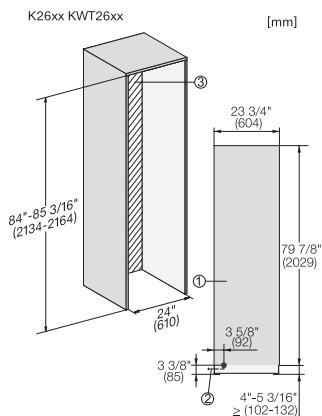

### Cave à vin MasterCool

Design haut de gamme et technologie de pointe en grand format.

Opening angle 90°/115°, right side stop, MasterCool (Sketch) with footnote

Side-by-side, MasterCool, without partition wall, with heating mat (Sketch) (with footnote)

KWT2611Vi, KWT2671ViS, KWT2601Vi, KWT2661ViS, installation, MasterCool, installation drawings

Sideview, MasterCool, Sketch

Side-by-Side, MasterCool, footnote, installation drawings

KFP2455ed/cs, KFP2454ed/cs, front panel, front dimensions, MasterCool, installation drawings

Installation, MasterCool, \*footnote, installation drawings

KWT2672ViS, KWT2662ViS, KWT2671 ViS, MasterCool, inner space, modeling, installation drawings

Example for dimensioning Side-by-side-Combination MasterCool (Sketch) (\*footnote) (only for EUROPE)