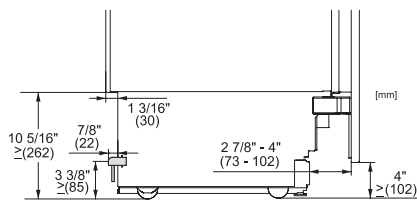

### Cave à vin MasterCool

Design haut de gamme et technologie de pointe en grand format.

Opening angle 90°/115°, right side stop, MasterCool (Sketch) with footnote

Side-by-side, MasterCool, without partition wall, with heating mat (Sketch) (with footnote)

KWT2611Vi, KWT2671ViS, KWT2601Vi, KWT2661ViS, installation, MasterCool, installation drawings

Sideview, MasterCool, Sketch

Side-by-Side, MasterCool, footnote, installation drawings

KFP2455ed/cs, KFP2454ed/cs, front panel, front dimensions, MasterCool, installation drawings

Installation, MasterCool, \*footnote, installation drawings

KWT2672ViS, KWT2662ViS, KWT2671 ViS, MasterCool, inner space, modeling, installation drawings

Example for dimensioning Side-by-side-Combination MasterCool (Sketch) (\*footnote) (only for EUROPE)