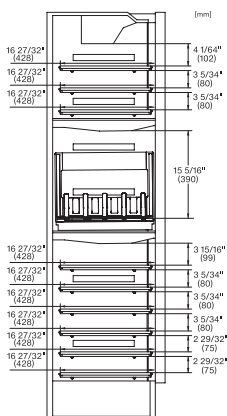

### Cave à vin MasterCool

Design haut de gamme et technologie de pointe en grand format.

Opening angle 90°/115°, right side stop, MasterCool (Sketch) with footnote

Side-by-side, MasterCool, without partition wall, with heating mat (Sketch) (with footnote)

KWT2611Vi, KWT2671ViS, KWT2601Vi, KWT2661ViS, installation, MasterCool, installation drawings

Sideview, MasterCool, Sketch

Side-by-Side, MasterCool, footnote, installation drawings

KFP2455ed/cs, KFP2454ed/cs, front panel, front dimensions, MasterCool, installation drawings

Installation, MasterCool, \*footnote, installation drawings

KWT2672ViS, KWT2662ViS, KWT2671 ViS, MasterCool, inner space, modeling, installation drawings

Example for dimensioning Side-by-side-Combination MasterCool (Sketch) (\*footnote) (only for EUROPE)