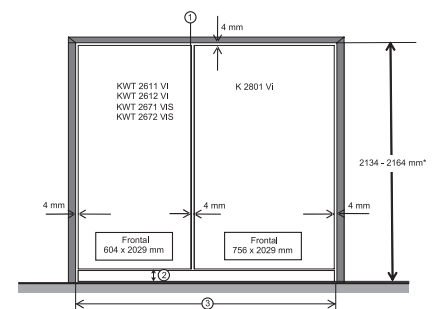

### Cave à vin MasterCool

Design haut de gamme et technologie de pointe en grand format.

Opening angle 90°/115°, right side stop, MasterCool (Sketch) with footnote

Side-by-side, MasterCool, without partition wall, with heating mat (Sketch) (with footnote)

KWT2611Vi, KWT2671ViS, KWT2601Vi, KWT2661ViS, installation, MasterCool, installation drawings

Sideview, MasterCool, Sketch

Side-by-Side, MasterCool, footnote, installation drawings

KFP2455ed/cs, KFP2454ed/cs, front panel, front dimensions, MasterCool, installation drawings

Installation, MasterCool, \*footnote, installation drawings

KWT2672ViS, KWT2662ViS, KWT2671 ViS, MasterCool, inner space, modeling, installation drawings

Example for dimensioning Side-by-side-Combination MasterCool (Sketch) (\*footnote) (only for EUROPE)