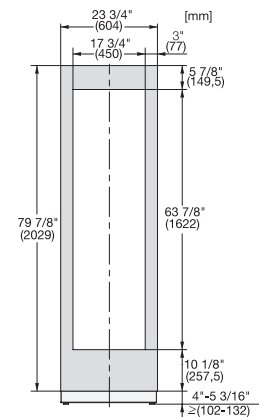

### Cave à vin MasterCool

Design haut de gamme et technologie de pointe en grand format.

Opening angle 90°/115°, right side stop, MasterCool (Sketch) with footnote

Side-by-side, MasterCool, without partition wall, with heating mat (Sketch) (with footnote)

KWT2611Vi, KWT2671ViS, KWT2601Vi, KWT2661ViS, installation, MasterCool, installation drawings

Sideview, MasterCool, Sketch

Side-by-Side, MasterCool, footnote, installation drawings

KFP2455ed/cs, KFP2454ed/cs, front panel, front dimensions, MasterCool, installation drawings

Installation, MasterCool, \*footnote, installation drawings

KWT2672ViS, KWT2662ViS, KWT2671 ViS, MasterCool, inner space, modeling, installation drawings

Example for dimensioning Side-by-side-Combination MasterCool (Sketch) (\*footnote) (only for EUROPE)