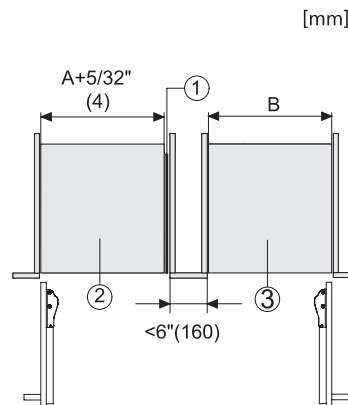

### Cave à vin MasterCool

Design haut de gamme et technologie de pointe en grand format.

Opening angle 90°/115°, right side stop, MasterCool (Sketch) with footnote

Side-by-side, MasterCool, without partition wall, with heating mat (Sketch) (with footnote)

KWT2611Vi, KWT2671ViS, KWT2601Vi, KWT2661ViS, installation, MasterCool, installation drawings

Sideview, MasterCool, Sketch

Side-by-Side, MasterCool, footnote, installation drawings

KFP2455ed/cs, KFP2454ed/cs, front panel, front dimensions, MasterCool, installation drawings