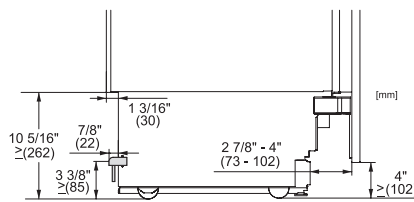

K 2802 Vi
 Réfrigérateur MasterCool
 Design haut de gamme et technologie de pointe en grand format.

Opening angle 90°/115°, right side stop, MasterCool (Sketch) *footnote

Side-by-side, MasterCool, without partition wall, with heating mat (Sketch) (with footnote)

K2801Vi, K2811Vi, K2802Vi, K2812Vi, inner space, MasterCool, installation drawings

KFP3005ed/cs, KFP3004ed/cs, Front panel, Front dimensions, MasterCool II, installation drawings

Sideview, MasterCool, Sketch