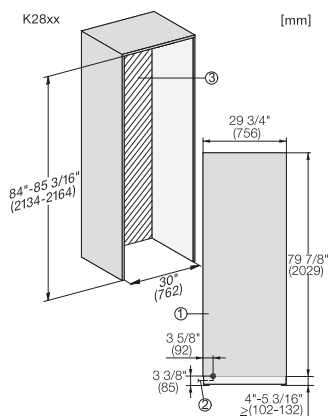

K 2802 Vi
 Réfrigérateur MasterCool
 Design haut de gamme et technologie de pointe en grand format.

Opening angle 90°/115°, right side stop, MasterCool (Sketch) *footnote

Side-by-side, MasterCool, without partition wall, with heating mat (Sketch) (with footnote)

K2801Vi, K2811Vi, K2802Vi, K2812Vi, inner space, MasterCool, installation drawings

KFP3005ed/cs, KFP3004ed/cs, Front panel, Front dimensions, MasterCool II, installation drawings

Sideview, MasterCool, Sketch

Example for dimensioning Side-by-side-Combination MasterCool (Sketch) (*footnote) (only for EUROPE)

Side-by-Side, MasterCool, footnote, installation drawings

K2801Vi, K2811Vi, K2801SF, K2811SF, installation, MasterCool, *footnote, installation drawings

Example for dimensioning Side-by-side-Combination MasterCool (Sketch) (*footnote) (only for EUROPE)