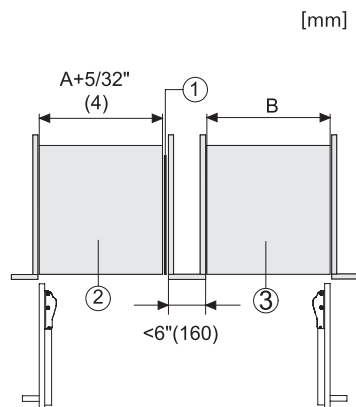

K 2802 Vi
 Réfrigérateur MasterCool
 Design haut de gamme et technologie de pointe en grand format.

Opening angle 90°/115°, right side stop, MasterCool (Sketch) *footnote

Side-by-side, MasterCool, without partition wall, with heating mat (Sketch) (with footnote)

K2801Vi, K2811Vi, K2802Vi, K2812Vi, inner space, MasterCool, installation drawings

KFP3005ed/cs, KFP3004ed/cs, Front panel, Front dimensions, MasterCool II, installation drawings

Sideview, MasterCool, Sketch

Example for dimensioning Side-by-side-Combination MasterCool (Sketch) (*footnote) (only for EUROPE)

Side-by-Side, MasterCool, footnote, installation drawings

K2801Vi, K2811Vi, K2801SF, K2811SF, installation, MasterCool, *footnote, installation drawings

Example for dimensioning Side-by-side-Combination MasterCool (Sketch) (*footnote) (only for EUROPE)