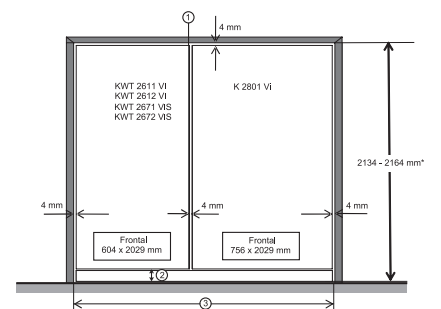

K2801Vi, K2811Vi, K2802Vi, K2812Vi, inner space, MasterCool, installation drawings

KFP3005ed/cs, KFP3004ed/cs, Front panel, Front dimensions, MasterCool II, installation drawings

Sideview, MasterCool, Sketch

Example for dimensioning Side-by-side-Combination MasterCool (Sketch) (*footnote) (only for EUROPE)

Side-by-Side, MasterCool, footnote, installation drawings

K2801Vi, K2811Vi, K2801SF, K2811SF, installation, MasterCool, *footnote, installation drawings

Example for dimensioning Side-by-side-Combination MasterCool (Sketch) (*footnote) (only for EUROPE)