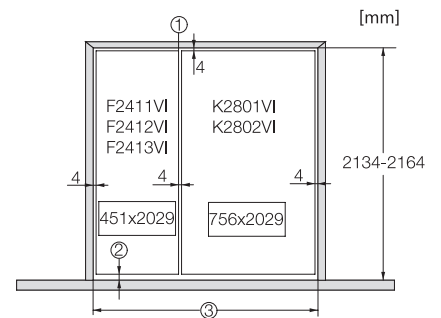

K 2802 Vi
 Réfrigérateur MasterCool
 Design haut de gamme et technologie de pointe en grand format.

Opening angle 90°/115°, right side stop, MasterCool (Sketch) *footnote

Side-by-side, MasterCool, without partition wall, with heating mat (Sketch) (with footnote)

K2801Vi, K2811Vi, K2802Vi, K2812Vi, inner space, MasterCool, installation drawings

KFP3005ed/cs, KFP3004ed/cs, Front panel, Front dimensions, MasterCool II, installation drawings

Sideview, MasterCool, Sketch