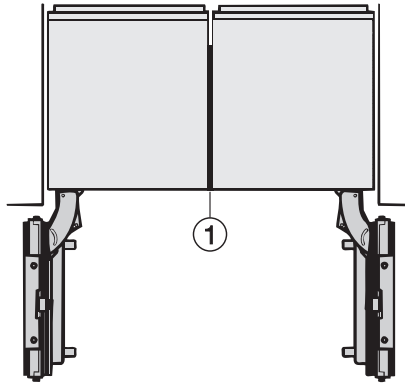

K 2802 Vi
 Réfrigérateur MasterCool
 Design haut de gamme et technologie de pointe en grand format.

Opening angle 90°/115°, right side stop, MasterCool (Sketch) *footnote

Side-by-side, MasterCool, without partition wall, with heating mat (Sketch) (with footnote)