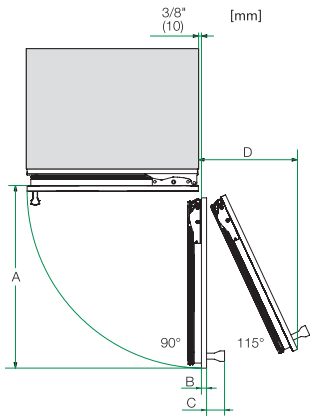

K 2802 Vi
 Réfrigérateur MasterCool
 Design haut de gamme et technologie de pointe en grand format.

Opening angle 90°/115°, right side stop, MasterCool (Sketch) *footnote

Side-by-side, MasterCool, without partition wall, with heating mat (Sketch) (with footnote)