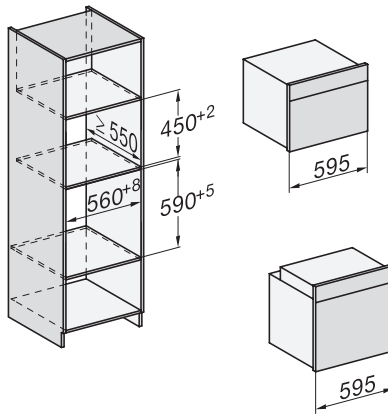

H 7565 BP

Four multifonctions

design facile à combiner avec thermosonde et BrilliantLight

installation H7000 XL, installation drawing

side view H7000 XL, installation drawings

built-in H7000 XL, installation drawing

H226x-1B/BP/E/EP/I/IP, H2x6xB/BP, H7x6xB/BP/BPX, installation drawings

H226x-1B/BP/E/EP/I/IP, H2760B/BP, H28x0B/BP, H7x40BM/BMX, H7x6xB/BP/BPX, installation drawings

side view H7000 XL build-under, installation drawing