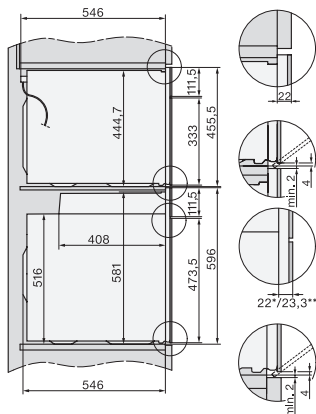

H 7565 BP

Four multifonctions

design facile à combiner avec thermosonde et BrilliantLight

installation H7000 XL, installation drawing

side view H7000 XL, installation drawings

built-in H7000 XL, installation drawing

H226x-1B/BP/E/EP/I/IP, H2x6xB/BP, H7x6xB/BP/BPX, installation drawings

H226x-1B/BP/E/EP/I/IP, H2760B/BP, H28x0B/BP, H7x40BM/BMX, H7x6xB/BP/BPX, installation drawings

side view H7000 XL build-under, installation drawing

H7x65BP, H7145BM, H7165B, H7365B, H2756B, H2765B/BP, DGC7151, DGC7351 installation drawings

H2xxx-1 B/BP/E/I/IP, H7xxx B/BP/BM/BMX, installation drawings

H2xxx-1 B/BP/E/I/IP, H7xxx B/BP/BM/BMX, installation drawings