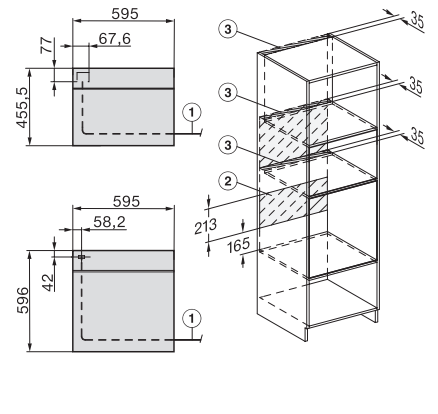

H2xxx-1 B/BP/E/I/IP, H7xxx B/BP/BM/BMX, installation drawings