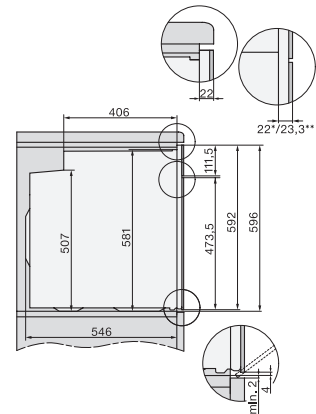

H 7565 BP

Four multifonctions

design facile à combiner avec thermosonde et BrilliantLight

installation H7000 XL, installation drawing

side view H7000 XL, installation drawings

built-in H7000 XL, installation drawing

H226x-1B/BP/E/EP/I/IP, H2x6xB/BP, H7x6xB/BP/BPX, installation drawings

H226x-1B/BP/E/EP/I/IP, H2760B/BP, H28x0B/BP, H7x40BM/BMX, H7x6xB/BP/BPX, installation drawings

side view H7000 XL build-under, installation drawing