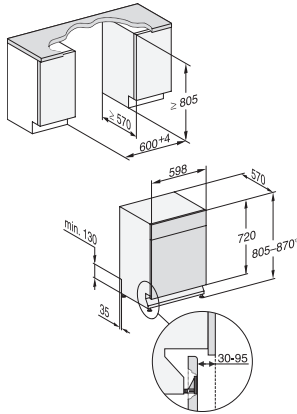

G7000, built under, dishwasher, 60cm (installation drawing)