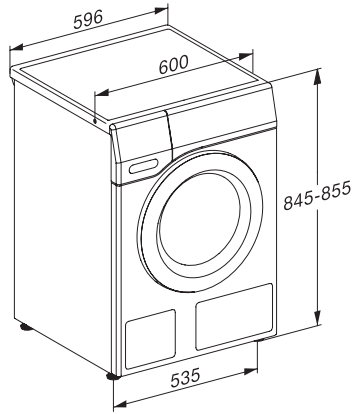

WCG370 WPS PWash&9kg

Lave-linge à chargement frontal W1 :

A | 9 kg | 1400 tr/min | QuickPowerWash | Défroissage | Miele@home

W1 installation drawing, slanted facia or straight facia, measures in mm

W1 drawing, slanted facia or straight facia, measures in mm