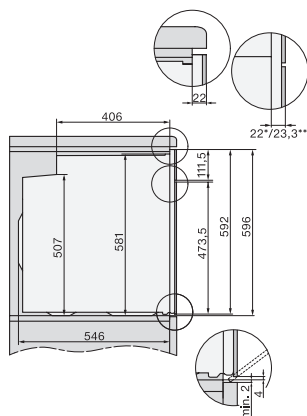

H 7360 B
Four multifonctions
design facile à combiner avec éclairage LED et PerfectClean.

installation H7000 XL, installation drawing

side view H7000 XL, installation drawings

built-in H7000 XL, installation drawing

H226x-1B/BP/E/EP/I/IP, H2x6x8/BP, H7x6x8/BP/BPX, installation drawings

DG2740, DG7140, DGM7340, H2760B/BP, H7140BM, H7x64B/BP, H7x60B/BP installation drawings

H226x-1B/BP/E/EP/I/IP, H2760B/BP, H28x0B/BP, H7x40BM/BMX, H7x6x8/BP/BPX, installation drawings

side view H7000 XL build-under, installation drawing

H2xxx-1 B/BP/E/I/IP, H7xxx B/BP/BM/BMX, installation drawings

H2xxx-1 B/BP/E/I/IP, H7xxx B/BP/BM/BMX, installation drawings