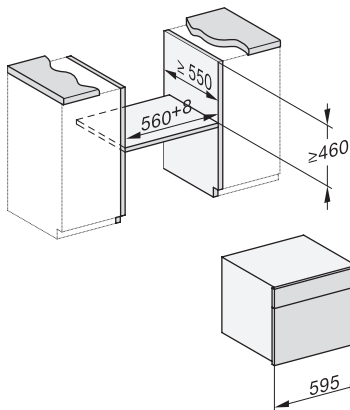

side view, DG, DGM, ESW7x20 installation drawings

Installation_DG_DGM_DGC_XL_ESW7x10_EVS7010, installation drawings

ESW7x10, EVS7010, DG7x4x, DGM7x4x installation drawings

DG7xxx, DGM7xxx, installation drawings

built-in DG DGM DGC XL build-under, installation drawing

Screw joint DG DGM, installation drawing

DG DGM, installation drawing

DG 7440

Fours vapeur encastrable

Pour cuisiner sain avec programmes auto., connectivité et cuisson sous-vide.

side view DG DGM, installation drawings

Installation DG, installation drawing