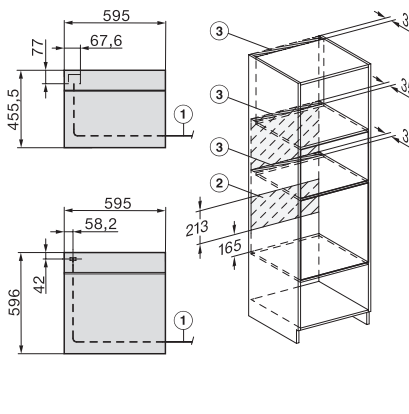

H 7860 BPX

Four sans poignée

design facile à combiner avec thermosonde et BrillantLight.

installation H7000 XL, installation drawing

side view H7000 XL, installation drawings

built-in H7000 XL, installation drawing

H226x-1B/BP/E/EP/I/IP, H2x6xB/BP, H7x6xB/BP/BPX, installation drawings

H226x-1B/BP/E/EP/I/IP, H2760B/BP, H28x0B/BP, H7x40BM/BMX, H7x6xB/BP/BPX, installation drawings

side view H7000 XL build-under, installation drawing

H2xxx-1 B/BP/E/I/IP, H7xxx B/BP/BM/BMX, installation drawings

H2xxx-1 B/BP/E/I/IP, H7xxx B/BP/BM/BMX, installation drawings