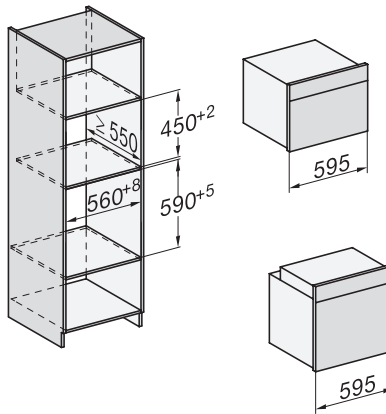

H 7860 BPX

Four sans poignée

design facile à combiner avec thermosonde et BrillantLight.

installation H7000 XL, installation drawing

side view H7000 XL, installation drawings

built-in H7000 XL, installation drawing

H226x-1B/BP/E/EP/I/IP, H2x6xB/BP, H7x6xB/BP/BPX, installation drawings

H226x-1B/BP/E/EP/I/IP, H2760B/BP, H28x0B/BP, H7x40BM/BMX, H7x6xB/BP/BPX, installation drawings

side view H7000 XL build-under, installation drawing