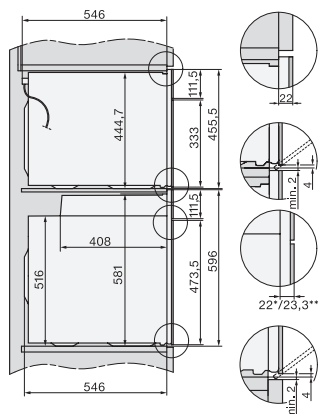

## H 7860 BPX

Four sans poignée

design facile à combiner avec thermosonde et BrillantLight.

installation H7000 XL, installation drawing

side view H7000 XL, installation drawings

built-in H7000 XL, installation drawing

H226x-1B/BP/E/EP/I/IP, H2x6xB/BP, H7x6xB/BP/BPX, installation drawings

H226x-1B/BP/E/EP/I/IP, H2760B/BP, H28x0B/BP, H7x40BM/BMX, H7x6xB/BP/BPX, installation drawings

side view H7000 XL build-under, installation drawing

H2xxx-1 B/BP/E/I/IP, H7xxx B/BP/BM/BMX, installation drawings

H2xxx-1 B/BP/E/I/IP, H7xxx B/BP/BM/BMX, installation drawings