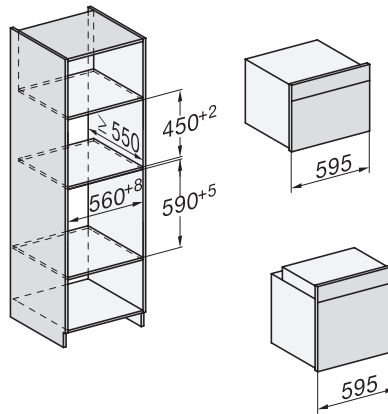

## H 7860 BPX

Four sans poignée

design facile à combiner avec thermosonde et BrillantLight.

installation H7000 XL, installation drawing

side view H7000 XL, installation drawings

built-in H7000 XL, installation drawing

H226x-1B/BP/E/EP/I/IP, H2x6xB/BP, H7x6xB/BP/BPX, installation drawings

H226x-1B/BP/E/EP/I/IP, H2760B/BP, H28x0B/BP, H7x40BM/BMX, H7x6xB/BP/BPX, installation drawings

side view H7000 XL build-under, installation drawing