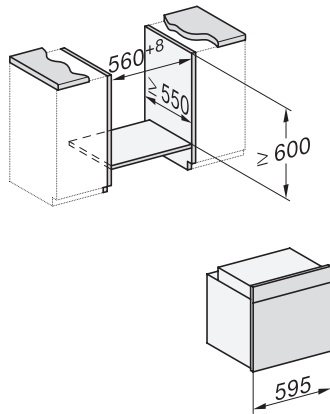

## H 7860 BPX

Four sans poignée

design facile à combiner avec thermosonde et BrillantLight.

installation H7000 XL, installation drawing

side view H7000 XL, installation drawings

built-in H7000 XL, installation drawing

H226x-1B/BP/E/EP/I/IP, H2x6xB/BP, H7x6xB/BP/BPX, installation drawings

H226x-1B/BP/E/EP/I/IP, H2760B/BP, H28x0B/BP, H7x40BM/BMX, H7x6xB/BP/BPX, installation drawings

side view H7000 XL build-under, installation drawing