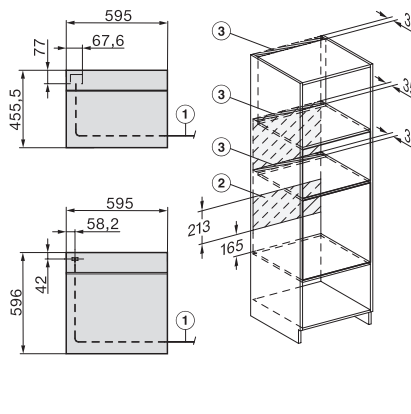

## H 7860 BPX

Four sans poignée

design facile à combiner avec thermosonde et BrillantLight.

installation H7000 XL, installation drawing

side view H7000 XL, installation drawings

built-in H7000 XL, installation drawing

H226x-1B/BP/E/EP/I/IP, H2x6xB/BP, H7x6xB/BP/BPX, installation drawings

H226x-1B/BP/E/EP/I/IP, H2760B/BP, H28x0B/BP, H7x40BM/BMX, H7x6xB/BP/BPX, installation drawings

side view H7000 XL build-under, installation drawing

H2xxx-1 B/BP/E/I/IP, H7xxx B/BP/BM/BMX, installation drawings

H2xxx-1 B/BP/E/I/IP, H7xxx B/BP/BM/BMX, installation drawings