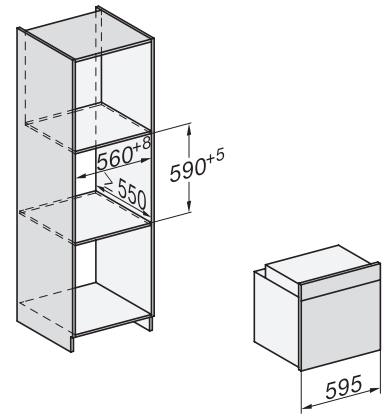

## H 7860 BPX

Four sans poignée

design facile à combiner avec thermosonde et BrillantLight.

installation H7000 XL, installation drawing

side view H7000 XL, installation drawings

built-in H7000 XL, installation drawing

H226x-1B/BP/E/EP/I/IP, H2x6xB/BP, H7x6xB/BP/BPX, installation drawings

H226x-1B/BP/E/EP/I/IP, H2760B/BP, H28x0B/BP, H7x40BM/BMX, H7x6xB/BP/BPX, installation drawings

side view H7000 XL build-under, installation drawing