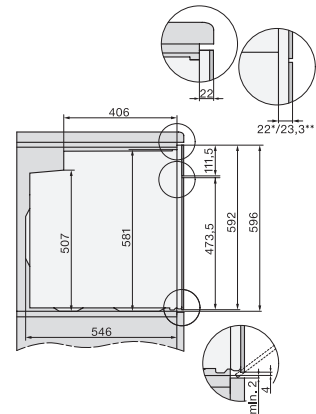

## H 7860 BPX

Four sans poignée

design facile à combiner avec thermosonde et BrillantLight.

installation H7000 XL, installation drawing

side view H7000 XL, installation drawings

built-in H7000 XL, installation drawing

H226x-1B/BP/E/EP/I/IP, H2x6xB/BP, H7x6xB/BP/BPX, installation drawings

H226x-1B/BP/E/EP/I/IP, H2760B/BP, H28x0B/BP, H7x40BM/BMX, H7x6xB/BP/BPX, installation drawings

side view H7000 XL build-under, installation drawing