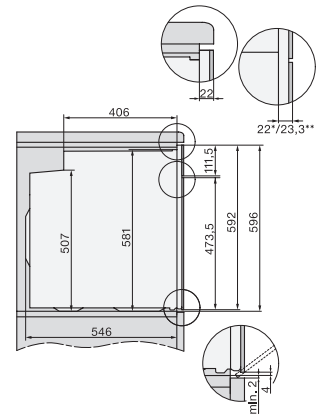

H 7860 BPX

Four sans poignée

design facile à combiner avec thermosonde et BrillantLight.

installation H7000 XL, installation drawing

side view H7000 XL, installation drawings

built-in H7000 XL, installation drawing

H226x-1B/BP/E/EP/I/IP, H2x6xB/BP, H7x6xB/BP/BPX, installation drawings

H226x-1B/BP/E/EP/I/IP, H2760B/BP, H28x0B/BP, H7x40BM/BMX, H7x6xB/BP/BPX, installation drawings

side view H7000 XL build-under, installation drawing