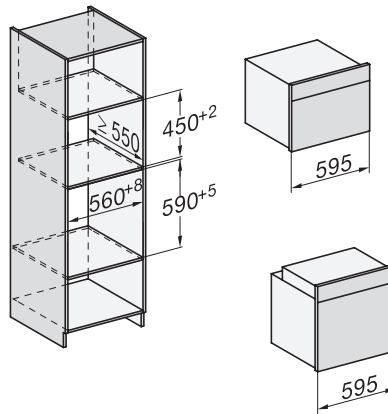

H 7860 BPX

Four sans poignée

design facile à combiner avec thermosonde et BrillantLight.

installation H7000 XL, installation drawing

side view H7000 XL, installation drawings

built-in H7000 XL, installation drawing

H226x-1B/BP/E/EP/I/IP, H2x6xB/BP, H7x6xB/BP/BPX, installation drawings

H226x-1B/BP/E/EP/I/IP, H2760B/BP, H28x0B/BP, H7x40BM/BMX, H7x6xB/BP/BPX, installation drawings

side view H7000 XL build-under, installation drawing