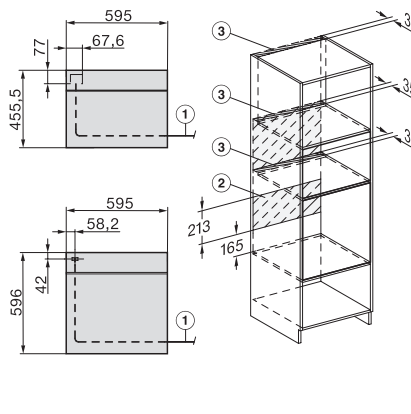

H 7860 BPX

Four sans poignée

design facile à combiner avec thermosonde et BrillantLight.

installation H7000 XL, installation drawing

side view H7000 XL, installation drawings

built-in H7000 XL, installation drawing

H226x-1B/BP/E/EP/I/IP, H2x6xB/BP, H7x6xB/BP/BPX, installation drawings

H226x-1B/BP/E/EP/I/IP, H2760B/BP, H28x0B/BP, H7x40BM/BMX, H7x6xB/BP/BPX, installation drawings

side view H7000 XL build-under, installation drawing

H2xxx-1 B/BP/E/I/IP, H7xxx B/BP/BM/BMX, installation drawings

H2xxx-1 B/BP/E/I/IP, H7xxx B/BP/BM/BMX, installation drawings