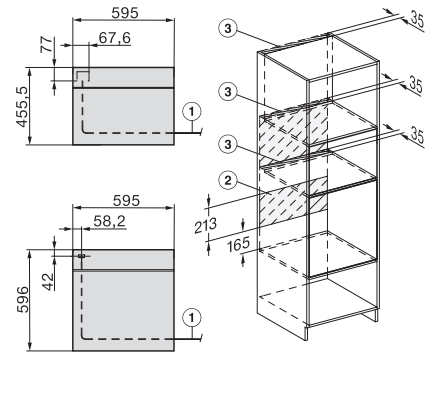

## H 7860 BP

Four multifonctions

design facile à combiner avec thermosonde et BrillantLight.

installation H7000 XL, installation drawing

side view H7000 XL, installation drawings

built-in H7000 XL, installation drawing

H226x-1B/BP/E/IP, H2x6x6/BP, H7x6x6/BP/BPX, installation drawings

DG2840, DG7x40, DGC7x4x, DG7x6x, DGC7x6x, DGD7635, DGM7x4x, DO7, H28B/BP, H7x4xB/BM/BP, H7x6xB/BP, installation drawing

H226x-1B/BP/E/IP, H2760B/BP, H28x0B/BP, H7x40BM/BMX, H7x6xB/BP/BPX, installation drawings

side view H7000 XL build-under, installation drawing

H2xxx-1 B/BP/E/IP, H7xxx B/BP/BM/BMX, installation drawings

H2xxx-1 B/BP/E/IP, H7xxx B/BP/BM/BMX, installation drawings