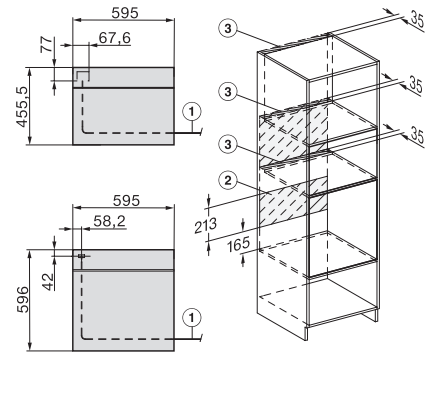

H 7860 BP

Four multifonctions

design facile à combiner avec thermosonde et BrillantLight.

installation H7000 XL, installation drawing

side view H7000 XL, installation drawings

built-in H7000 XL, installation drawing

H226x-1B/BP/E/EP/I/IP, H2x6xB/BP, H7x6xB/BP/BPX, installation drawings

DG7x40, DGC7x4x, DGC7x6x, DG7635, DGM7x4x, DO7, H2860B/BP, H7240BM, H7x40BM, H7x4xB/BP, H7x6xB/BP, installation drawings

H226x-1B/BP/E/EP/I/IP, H2760B/BP, H28x0B/BP, H7x40BM/BMX, H7x6xB/BP/BPX, installation drawings

side view H7000 XL build-under, installation drawing

H2xxx-1 B/BP/E/I/IP, H7xxx B/BP/BM/BMX, installation drawings

H2xxx-1 B/BP/E/I/IP, H7xxx B/BP/BM/BMX, installation drawings