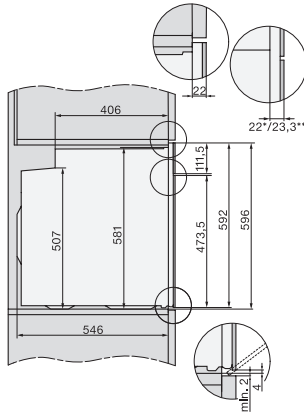

H 7860 BP

Four multifonctions

design facile à combiner avec thermosonde et BrillantLight.

installation H7000 XL, installation drawing

side view H7000 XL, installation drawings

built-in H7000 XL, installation drawing

side view H7000 XL build-under, installation drawing

H2xxx-1 B/BP/E/I/IP, H7xxx B/BP/BM/BMX, installation drawings

H2xxx-1 B/BP/E/I/IP, H7xxx B/BP/BM/BMX, installation drawings