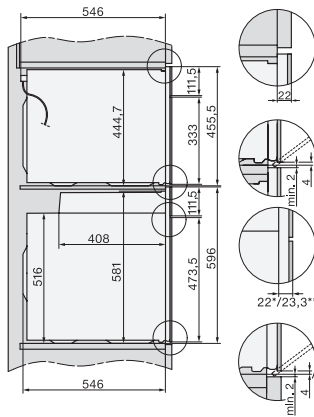

H 7860 BP

Four multifonctions

design facile à combiner avec thermosonde et BrillantLight.

installation H7000 XL, installation drawing

side view H7000 XL, installation drawings

built-in H7000 XL, installation drawing

H226x-1B/BP/E/EP/I/IP, H2x6xB/BP, H7x6xB/BP/BPX, installation drawings

DG7x40, DGC7x4x, DGC7x6x, DG7635, DGM7x4x, DO7, H2860B/BP, H7240BM, H7x40BM, H7x4xB/BP, H7x6xB/BP, installation drawings

H226x-1B/BP/E/EP/I/IP, H2760B/BP, H28x0B/BP, H7x40BM/BMX, H7x6xB/BP/BPX, installation drawings

side view H7000 XL build-under, installation drawing

H2xxx-1 B/BP/E/I/IP, H7xxx B/BP/BM/BMX, installation drawings

H2xxx-1 B/BP/E/I/IP, H7xxx B/BP/BM/BMX, installation drawings