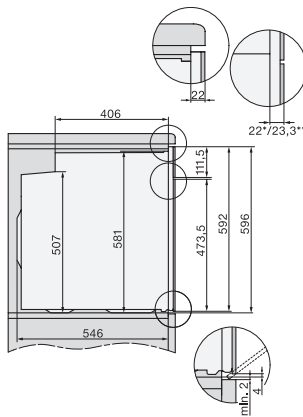

H 7860 BP

Four multifonctions

design facile à combiner avec thermosonde et BrillantLight.

installation H7000 XL, installation drawing

side view H7000 XL, installation drawings

built-in H7000 XL, installation drawing

H226x-1B/BP/E/EP/I/IP, H2x6xB/BP, H7x6xB/BP/BPX, installation drawings

H2x6x-1B/BP/E/EP/I/IP, H2850BP, H7x6xB/BP/BPX, H2x6xB, installation drawings

DG7x40, DGC7x4x, DGC7x6x, DG7635, DGM7x4x, DO7, H2860B/BP, H7240BM, H7x40BM, H7x4xB/BP, H7x6xB/BP, installation drawings

H226x-1B/BP/E/EP/I/IP, H2760B/BP, H28x0B/BP, H7x40BM/BMX, H7x6xB/BP/BPX, installation drawings

side view H7000 XL build-under, installation drawing

H2xxx-1 B/BP/E/I/IP, H7xxx B/BP/BM/BMX, installation drawings