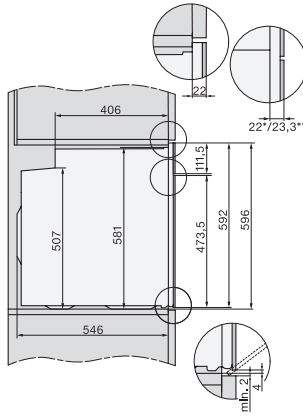

H 7860 BP

Four multifonctions

design facile à combiner avec thermosonde et BrillantLight.

installation H7000 XL, installation drawing

side view H7000 XL, installation drawings

built-in H7000 XL, installation drawing