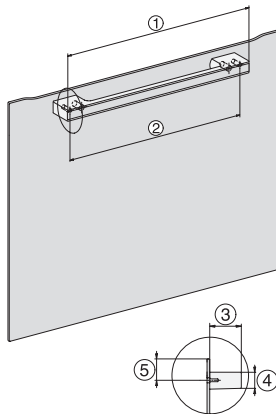

H 7840 BM

Four compact combiné micro-ondes

dans un design facile à combiner avec programmes automatiques et thermosonde.

side view H7000 BM, installation drawings

built-in H7000 BM, installation drawing

built-in H7000 BM build-under, installation drawings

installation H7000 BM, installation drawing

H7000 handle, glass, installation drawings

H226x-1B/BP/E/EP/I/IP, H2760B/BP, H28x0B/BP, H7x40BM/BMX, H7x6xB/BP/BPX, installation drawings

side view H7000 BM build-under, installation drawings