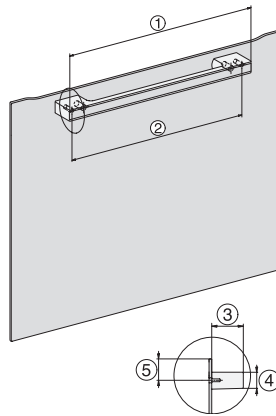

H 7840 BM

Four compact combiné micro-ondes

dans un design facile à combiner avec programmes automatiques et thermosonde.

side view H7000 BM, installation drawings

built-in H7000 BM, installation drawing

built-in H7000 BM build-under, installation drawings

installation H7000 BM, installation drawing

H7000 handle, glass, installation drawings

H226x-1B/BP/E/EP/I/IP, H2760B/BP, H28x0B/BP, H7x40BM/BMX, H7x6xB/BP/BPX, installation drawings

side view H7000 BM build-under, installation drawings