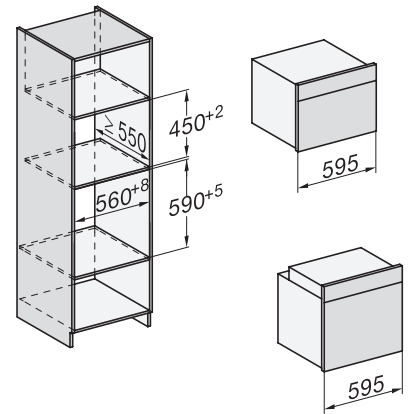

H 7464 BPX

Four sans poignée

design facile à combiner avec thermosonde et éclairage LED.

installation H7000 XL, installation drawing

side view H7000 XL, installation drawings

built-in H7000 XL, installation drawing

H226x-1B/BP/E/EP/I/IP, H2x6xB/BP, H7x6xB/BP/BPX, H2x6xB, installation drawings

H226x-1B/BP/E/EP/I/IP, H2760B/BP, H28x0B/BP, H7x40BM/BMX, H7x6xB/BP/BPX, installation drawings

side view H7000 XL build-under, installation drawing