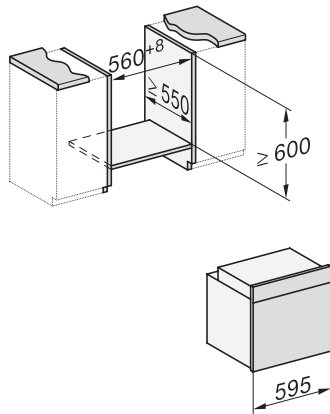

H 7464 BPX

Four sans poignée

design facile à combiner avec thermosonde et éclairage LED.

installation H7000 XL, installation drawing

side view H7000 XL, installation drawings

built-in H7000 XL, installation drawing

H226x-1B/BP/E/EP/I/IP, H2x6xB/BP, H7x6xB/BP/BPX, H2x6xB, installation drawings

H2x6x-1B/BP/E/EP/I/IP, H2850BP, H7x6xB/BP/BPX, H2x6xB, installation drawings

H226x-1B/BP/E/EP/I/IP, H2760B/BP, H28x0B/BP, H7x40BM/BMX, H7x6xB/BP/BPX, installation drawings