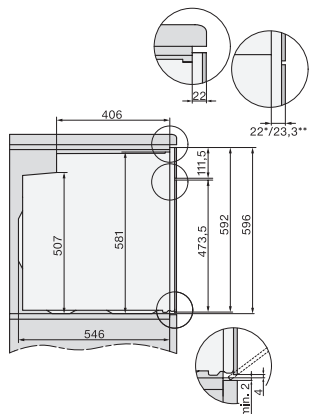

Hauteur de la niche max. en mm

595

Profondeur de la niche en mm

550

Largeur des appareils en mm

595

Hauteur de l'appareil en mm

596

H 7464 BPX

Four sans poignée

design facile à combiner avec thermosonde et éclairage LED.

installation H7000 XL, installation drawing

side view H7000 XL, installation drawings

built-in H7000 XL, installation drawing

H226x-1B/BP/E/EP/I/IP, H2x6xB/BP, H7x6xB/BP/BPX, H2x6xB, installation drawings

H2x6x-1B/BP/E/EP/I/IP, H2850BP, H7x6xB/BP/BPX, H2x6xB, installation drawings

H226x-1B/BP/E/EP/I/IP, H2760B/BP, H28x0B/BP, H7x40BM/BMX, H7x6xB/BP/BPX, installation drawings

side view H7000 XL build-under, installation drawing

H2xxx-1 B/BP/E/I/IP, H7xxx B/BP/BM/BMX, installation drawings

H2xxx-1 B/BP/E/I/IP, H7xxx B/BP/BM/BMX, installation drawings