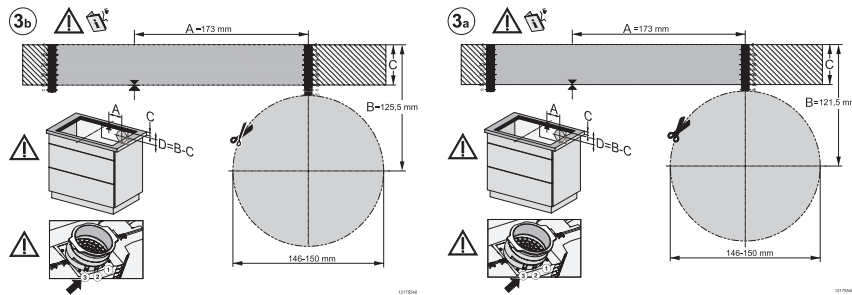

KMDA7272-1FL/FR, KMDA7473-1FL/FR, KMDA7272FL/FR, KMDA7473FL/FR – Installation variant 12 Exhaust air

KMDA7272-1FL, KMDA7473-1FL, KMDA7272FL, KMDA7473FL – flush installation, drilling template, Installation depth 20 cm

KMDA 7272-1 FL Silence

Indukcijska ploča za kuhanje s integriranom napom sa Silence motorom i 4 pojedinačne zone za kuhanje

KMDA7272-1FL, KMDA7473-1FL, KMDA7272FL, KMDA7473FL – flush installation, drilling template, Installation depth 21 cm

KMDA7272-1FL/FR, KMDA7473-1FL/FR, KMDA7272FL/FR, KMDA7473FL/FR – surface installation, 21 cm, drilling template

Installation plan DVS150PP