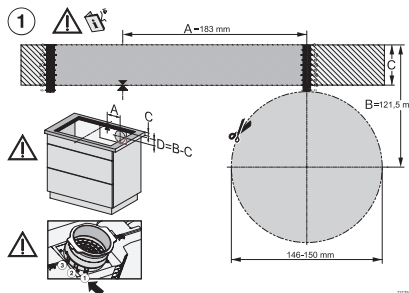

KMDA7272-1FL/FR, KMDA7473-1FL/FR, KMDA7272FL/FR, KMDA7473FL/FR – Installation variant 12 Exhaust air

KMDA7272-1FL, KMDA7473-1FL, KMDA7272FL, KMDA7473FL – flush installation, drilling template, Installation depth 20 cm