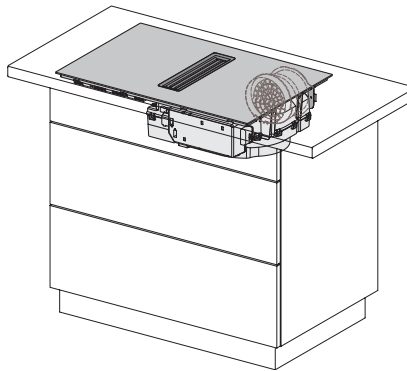

KMDA7272-1FL/FR, KMDA7473-1FL/FR, KMDA7272FL/
FR, KMDA7473FL/FR, Plug&Play

KMDA7272-1FL, KMDA7473-1FL, KMDA7272FL,
KMDA7473FL – Side view flush, Plug&Play

KMDA7272-1FL, KMDA7473-1FL, KMDA7272FL,
KMDA7473FL – Side view lying on top, Plug&Play

KMDA7272-1FL, KMDA7473-1FL, KMDA7272FL,
KMDA7473FL – Side view flush+X, Plug&Play

KMDA7272-1FL, KMDA7473-1FL, KMDA7272FL,
KMDA7473FL – Side view lying on top+X, Plug&Play

KMDA 7272-1 FL Silence

Indukcijska ploča za kuhanje s integriranom napom sa Silence motorom i 4 pojedinačne zone za kuhanje