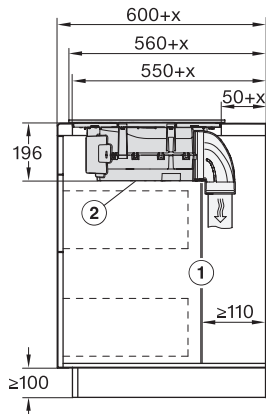

KMDA7272-1FL, KMDA7473-1FL, KMDA7272FL,
KMDA7473FL – Side view flush+X, Plug&Play

KMDA7272-1FL, KMDA7473-1FL, KMDA7272FL,
KMDA7473FL – Side view lying on top+X, Plug&Play

KMDA 7272-1 FL Silence

Indukcijska ploča za kuhanje s integriranom napom sa Silence motorom i 4 pojedinačne zone za kuhanje

KMDA7272-1FL, KMDA7473-1FL, KMDA7272FL, KMDA7473FL – Side view flush+X

KMDA7272-1FL, KMDA7473-1FL, KMDA7272FL, KMDA7473FL – Side view flush

KMDA7272-1FL, KMDA7473-1FL, KMDA7272FL, KMDA7473FL – Side view lying on top