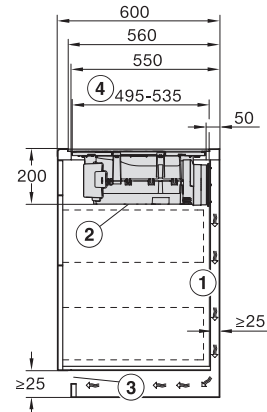

KMDA7272-1FL/FR, KMDA7473-1FL/FR, KMDA7272FL/
FR, KMDA7473FL/FR, Plug&Play

KMDA7272-1FL, KMDA7473-1FL, KMDA7272FL,
KMDA7473FL – Side view flush, Plug&Play

KMDA7272-1FL, KMDA7473-1FL, KMDA7272FL,
KMDA7473FL – Side view lying on top, Plug&Play