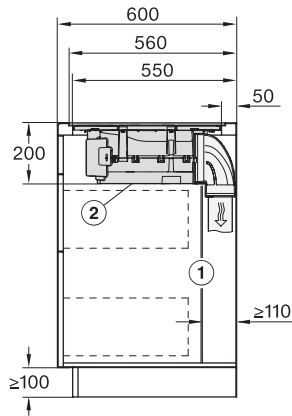

KMDA7272-1FL, KMDA7473-1FL, KMDA7272FL,
KMDA7473FL – Side view flush+X, Plug&Play

KMDA7272-1FL, KMDA7473-1FL, KMDA7272FL,
KMDA7473FL – Side view lying on top+X, Plug&Play

KMDA 7272-1 FL Silence

Indukcijska ploča za kuhanje s integriranom napom sa Silence motorom i 4 pojedinačne zone za kuhanje

KMDA7272-1FL, KMDA7473-1FL, KMDA7272FL, KMDA7473FL – Side view flush+X

KMDA7272-1FL, KMDA7473-1FL, KMDA7272FL, KMDA7473FL – Side view flush

KMDA7272-1FL, KMDA7473-1FL, KMDA7272FL, KMDA7473FL – Side view lying on top