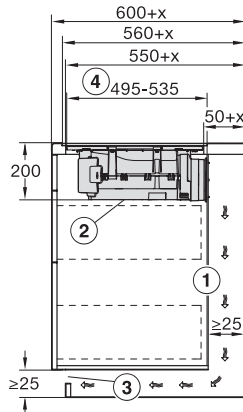

KMDA7272-1FL/FR, KMDA7473-1FL/FR, KMDA7272FL/
FR, KMDA7473FL/FR, Plug&Play

KMDA7272-1FL, KMDA7473-1FL, KMDA7272FL,
KMDA7473FL – Side view flush, Plug&Play

KMDA7272-1FL, KMDA7473-1FL, KMDA7272FL,
KMDA7473FL – Side view lying on top, Plug&Play