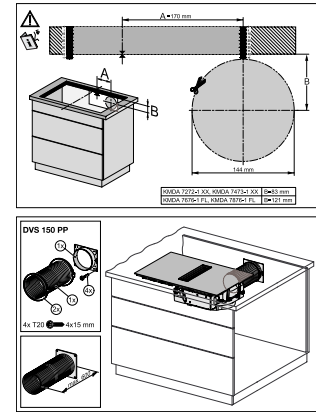

KMDA7272-1FL/FR, KMDA7473-1FL/FR, KMDA7272FL/FR, KMDA7473FL/FR – surface installation, drilling template

KMDA 7272-1 FL Silence

Indukcijska ploča za kuhanje s integriranom napom sa Silence motorom i 4 pojedinačne zone za kuhanje

KMDA7272-1FL, KMDA7473-1FL, KMDA7272FL, KMDA7473FL – flush installation, drilling template, Installation depth 21 cm

KMDA7272-1FL/FR, KMDA7473-1FL/FR, KMDA7272FL/FR, KMDA7473FL/FR – surface installation, 21 cm, drilling template

Installation plan DVS150PP