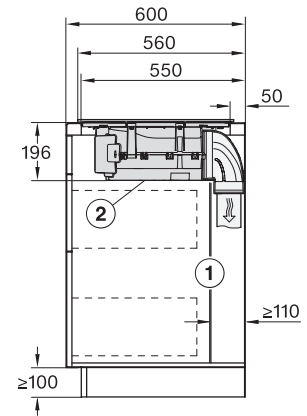

KMDA7272-1FL, KMDA7473-1FL, KMDA7272FL,
KMDA7473FL – Side view flush+X, Plug&Play

KMDA7272-1FL, KMDA7473-1FL, KMDA7272FL,
KMDA7473FL – Side view lying on top+X, Plug&Play

KMDA 7272-1 FL Silence

Indukcijska ploča za kuhanje s integriranom napom sa Silence motorom i 4 pojedinačne zone za kuhanje

KMDA7272-1FL, KMDA7473-1FL, KMDA7272FL, KMDA7473FL – Side view flush+X

KMDA7272-1FL, KMDA7473-1FL, KMDA7272FL, KMDA7473FL – Side view flush

KMDA7272-1FL, KMDA7473-1FL, KMDA7272FL, KMDA7473FL – Side view lying on top