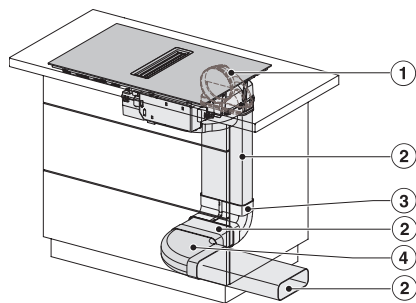

KMDA7272-1FL, KMDA7473-1FL, KMDA7272FL,
KMDA7473FL – Side view flush+X, Plug&Play

KMDA7272-1FL, KMDA7473-1FL, KMDA7272FL,
KMDA7473FL – Side view lying on top+X, Plug&Play

KMDA 7272-1 FL Silence

Indukcijska ploča za kuhanje s integriranom napom sa Silence motorom i 4 pojedinačne zone za kuhanje

KMDA7272-1FL, KMDA7473-1FL, KMDA7272FL, KMDA7473FL – Side view flush+X

KMDA7272-1FL, KMDA7473-1FL, KMDA7272FL, KMDA7473FL – Side view flush

KMDA7272-1FL, KMDA7473-1FL, KMDA7272FL, KMDA7473FL – Side view lying on top

KMDA7272-1FL, KMDA7473-1FL, KMDA7272FL, KMDA7473FL – Side view lying on top+X

KMDA7272-1FL/FR, KMDA7473-1FL/FR, KMDA7272FL/FR, KMDA7473FL/FR – Installation variant 1 Basis

KMDA7272-1FL/FR, KMDA7473-1FL/FR, KMDA7272FL/FR, KMDA7473FL/FR – Installation variant 2 Basis