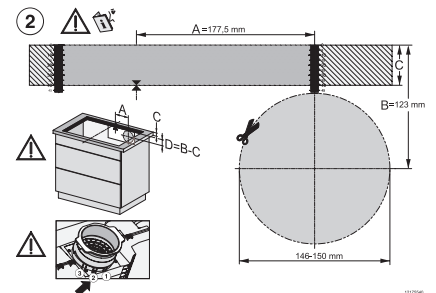

KMDA7272-1FL/FR, KMDA7473-1FL/FR, KMDA7272FL/FR, KMDA7473FL/FR – Installation variant 12 Exhaust air

KMDA7272-1FL, KMDA7473-1FL, KMDA7272FL, KMDA7473FL – flush installation, drilling template, Installation depth 20 cm