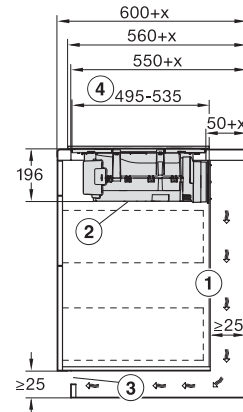

KMDA7272-1FL, KMDA7473-1FL, KMDA7272FL,
KMDA7473FL – Side view lying on top+X, Plug&Play