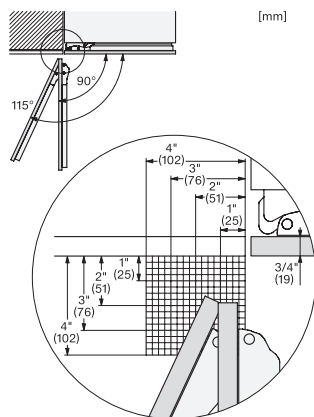

## KFMC 3844 FD MasterCool FrenchDoor

KFMC3642FD, KFMC3844FD, MasterCool III, installation, panel ready

KFMC3642FD, KFMC3844FD, MasterCool III, integration, panel ready

KFMC3642FD, KFMC3844FD, MasterCool III, front view