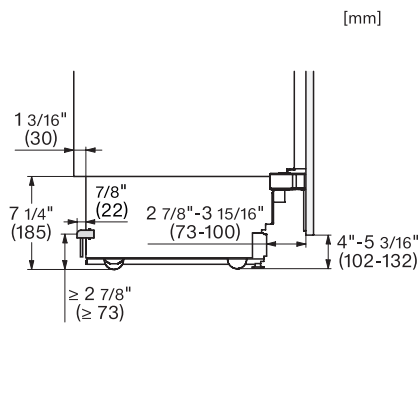

KFMC3632R+L, KFMC3642R+L, KFMC3836R+L, KFMC3834R+L, KFMC3858FD, MasterCool III, Side-view bottom, installation