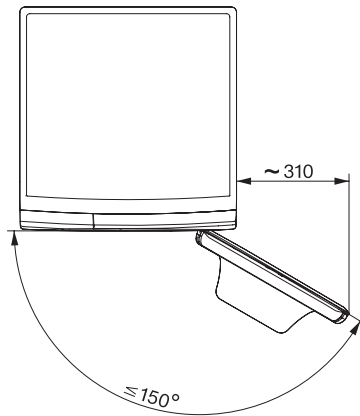

WWE380 WCS PWash&Steam&8kg

W1 perilica rublja sa prednjim punjenjem:

A -40 % | 8 kg | 1400 okr/min | SteamCare | QuickPowerWash | Miele@home

W1 drawing, facia 5 degree, measures in mm

W1 drawing, facia 5 degree, measures in mm

W1 drawing, facia 5 degree, measures in mm

W1 drawing, facia 5 degree, measures in mm