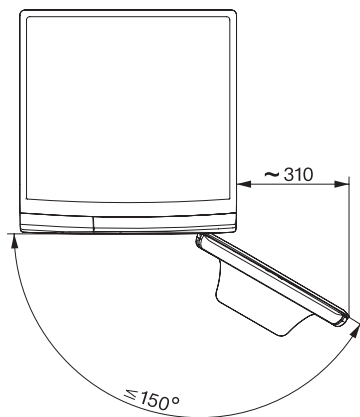

WWJ880 WPS PWash&TDos&Steam

W1 perilica rublja sa prednjim punjenjem:

A -20 %\* | 9 kg | 1600 okr/min | Auto. dozira. | QuickPowerWash | Virus Hygiene

W1 drawing, facia 5 degree, measures in mm

W1 drawing, facia 5 degree, measures in mm

W1 drawing, facia 5 degree, measures in mm

W1 drawing, facia 5 degree, measures in mm