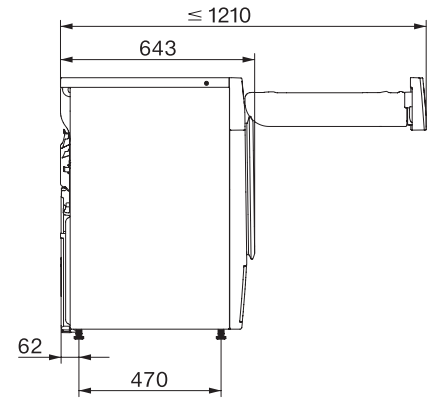

TWA520WP 8kg Active

T1 sušilica rublja s toplinskom pumpom:

8 kg | EasyControl | EcoSpeed | EcoDry-tehnologija | FragranceDos

T1 installation drawing, facia 5 degree, measures in mm

T1 drawing, facia 5 degree, measures in mm

T1 drawing, facia 5 degree, with porthole, measures in mm

T1 drawing, facia 5 degree, measures in mm