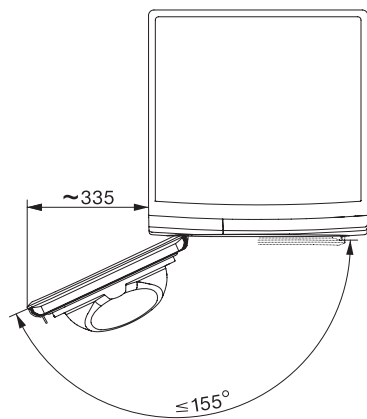

TWA520WP 8kg Active

T1 sušilica rublja s toplinskom pumpom:

8 kg | EasyControl | EcoSpeed | EcoDry-tehnologija | FragranceDos

T1 installation drawing, facia 5 degree, measures in mm

T1 drawing, facia 5 degree, measures in mm

T1 drawing, facia 5 degree, with porthole, measures in mm

T1 drawing, facia 5 degree, measures in mm