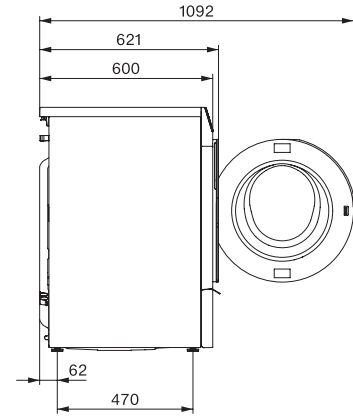

W2 with glass door, fascia 17 degree, measures in mm

W2 with glass door, fascia 17 degree, measures in mm