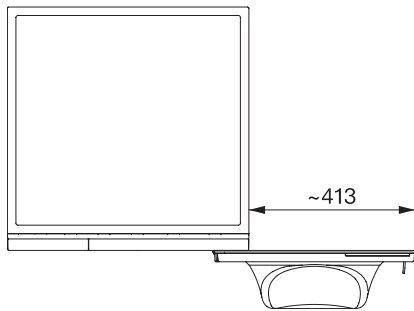

W2 with glass door, fascia 17 degree, measures in mm