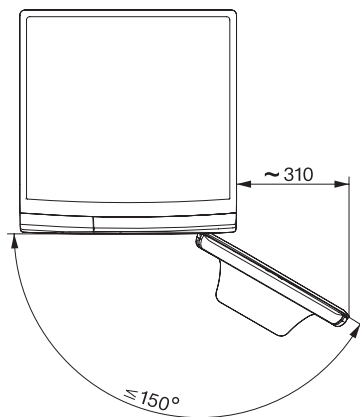

W1 perilica rublja sa prednjim punjenjem:

A -20 %* | 8 kg | 1400 okr./min. | QuickPowerWash | Miele@home | CapDosing

W1 drawing, facia 5 degree, measures in mm

W1 drawing, facia 5 degree, measures in mm

W1 drawing, facia 5 degree, measures in mm

W1 drawing, facia 5 degree, measures in mm