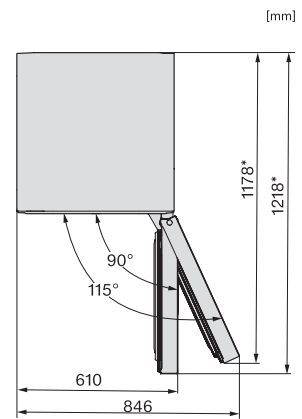

FN 4322 C

Samostojeći zamrzivač
s NoFrost, SideOpen i XXL Box za izrazitu praktičnost.

FN4322C, FN4322E, FN4322D, FN4322D ws-1, FN4822D, FN4824C, installation (footnote*) (installation drawings)

K4323FD, K4323ED, K4323DD, FN4322E, FN4322D, FN4322D ws-1, installation sketch (footnote*) (installation drawings)