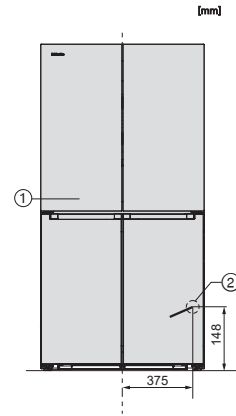

KFFD 6741

French Door kombinacije samostojećeg hladnjaka i zamrzivača

DailyFresh I Longlife AirClean sustav I Freeze&Cool I NoFrost I DynaCool

E-Com, KFFD6741 edt/cs, installation diagram

E-Com, KFFD6741 edt/cs, top view