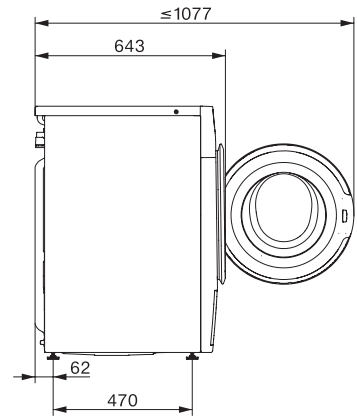

WWB680 WPS 125 Edition

W1 perilica rublja sa prednjim punjenjem:

A-10 %* | 8 kg | 1400 okr/min | SteamCare | Automatsko doziranje | Miele@home

W1 drawing, facia 5 degree, measures in mm

W1 drawing, facia 5 degree, measures in mm

W1 drawing, facia 5 degree, measures in mm

W1 drawing, facia 5 degree, measures in mm