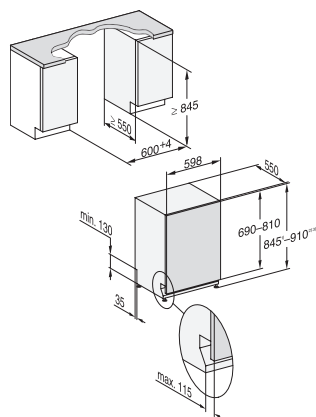

G7000, fully integrated dishwasher, XXL, 60cm (installation drawing)