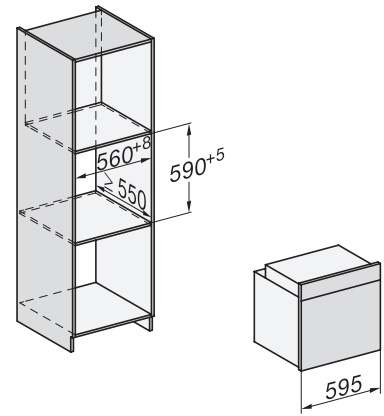

## H 2455 BP ACTIVE

Pećnica

modernog dizajna s tajmerom i pirolizom po pristupačnoj cijeni.

installation H7000 XL, installation drawing

side view H7000 XL, installation drawings

built-in H7000 XL, installation drawing

Installation H7000 XL underframe, installation drawings

side view H7000 XL build-under, installation drawing

H2465B, H2465BP, H2466B, H2466BP, H2467B, H2467BP, H2468B, H2468BP, H2469B, H2469BP installation drawings