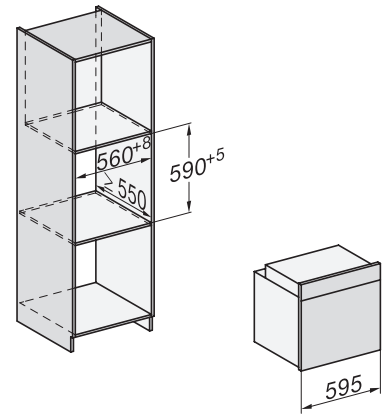

H 2455 BP ACTIVE

Pećnica

modernog dizajna s tajmerom i pirolizom po pristupačnoj cijeni.

installation H7000 XL, installation drawing

side view H7000 XL, installation drawings

built-in H7000 XL, installation drawing

Installation H7000 XL underframe, installation drawings

side view H7000 XL build-under, installation drawing

H2465B, H2465BP, H2466B, H2466BP, H2467B, H2467BP, H2468B, H2468BP, H2469B, H2469BP installation drawings