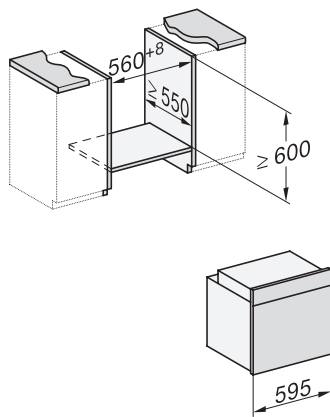

H 2455 BP ACTIVE

Pećnica

modernog dizajna s tajmerom i pirolizom po pristupačnoj cijeni.

installation H7000 XL, installation drawing

side view H7000 XL, installation drawings

built-in H7000 XL, installation drawing

Installation H7000 XL underframe, installation drawings

side view H7000 XL build-under, installation drawing

H2465B, H2465BP, H2466B, H2466BP, H2467B, H2467BP, H2468B, H2468BP, H2469B, H2469BP installation drawings