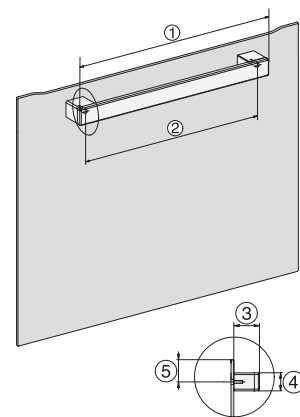

H 2455 BP ACTIVE

Pećnica

modernog dizajna s tajmerom i pirolizom po pristupačnoj cijeni.

installation H7000 XL, installation drawing

side view H7000 XL, installation drawings

built-in H7000 XL, installation drawing

Installation H7000 XL underframe, installation drawings

side view H7000 XL build-under, installation drawing

H2465B, H2465BP, H2466B, H2466BP, H2467B, H2467BP, H2468B, H2468BP, H2469B, H2469BP installation drawings