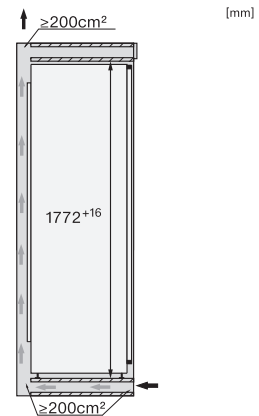

FNS 7710 E

Ugradbeni zamrzivači, 178 cm visina niše
s NoFrost i osam ladicica za zamrzavanje za maks. komfor.

K7733E, K7763E, K7732E, K7734F, K7764E, K7743E,
K7744E, K7773D, K7774D

K7733E, K7763E, K7732D, K7732E, K7734F, K7764E,
K7743E, K7744E, K7773D, K7774D, built-in