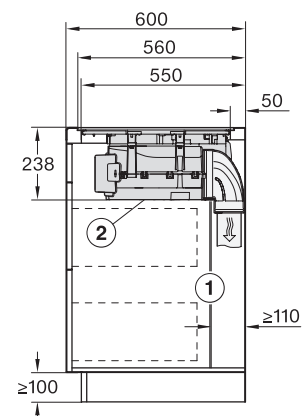

KMDA7676FL, KMDA7876FL – Side view flush – Installation drawing