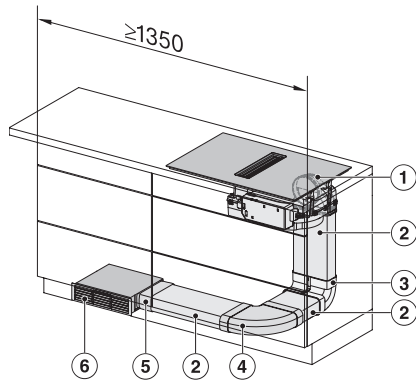

KMDA7676FL, KMDA7876FL – Side view flush, Plug&Play – Installation drawing

KMDA7676FL, KMDA7876FL – Side view flush+X, Plug&Play – Installation drawing

KMDA7676FL, KMDA7876FL – Installation variant 1 Basis -drawing

Indukcijska ploča za kuhanje s integriranom napom

s dvije ekstra velike PowerFlex XL ploče za način rada na kruženje zraka

KMDA7676FL, KMDA7876FL – Installation variant
5 Circulating air – drawing

KMDA7676FL, KMDA7876FL – Installation variant
6 Circulating air – drawing