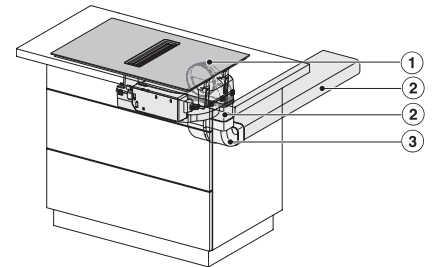

KMDA7676FL, KMDA7876FL – Side view flush+X – Installation drawing

KMDA7676FL, KMDA7876FL – Side view lying on top, Plug&Play – Installation drawing

KMDA7676FL, KMDA7876FL – Side view lying on top+X, Plug&Play – Installation drawing

KMDA7676FL, KMDA7876FL – Side view flush, Plug&Play – Installation drawing

KMDA 7676 FL-A BlackPerfection

Indukcijska ploča za kuhanje s integriranom napom

s dvije ekstra velike PowerFlex XL ploče za način rada na odvod zraka

KMDA7676FL, KMDA7876FL – Side view flush+X, Plug&Play – Installation drawing

KMDA7676FL, KMDA7876FL – Installation variant 1 Basis -drawing

KMDA7676FL, KMDA7876FL – Installation variant 2 Basis – drawing