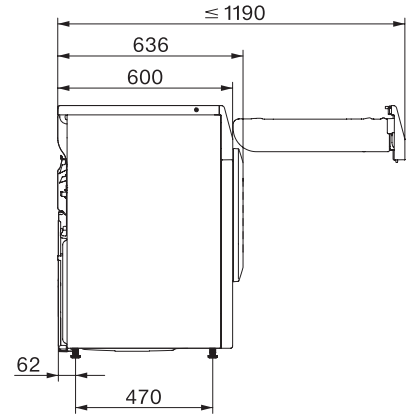

TCL680WP 125 Gala Edition

T1 sušilica rublja s toplinskom pumpom:

Sa SteamFinish i DryCare 40 za nježnu njegu rublja.

T1 installation drawing, slanted facia or straight facia, measures in mm

T1 drawing, slanted facia or straight facia, measures in mm

T1 drawing, slanted facia or straight facia, with porthole, measures in mm

T1 drawing, slanted facia or straight facia, measures in mm