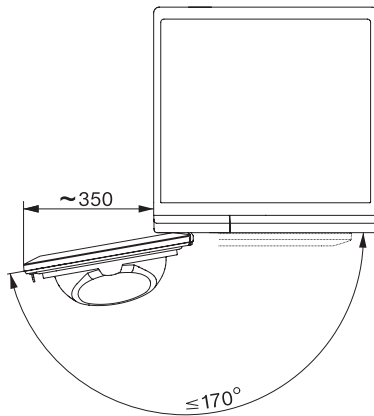

TCL680WP 125 Gala Edition

T1 sušilica rublja s toplinskom pumpom:

Sa SteamFinish i DryCare 40 za nježnu njegu rublja.

T1 installation drawing, slanted facia or straight facia, measures in mm

T1 drawing, slanted facia or straight facia, measures in mm

T1 drawing, slanted facia or straight facia, with porthole, measures in mm

T1 drawing, slanted facia or straight facia, measures in mm