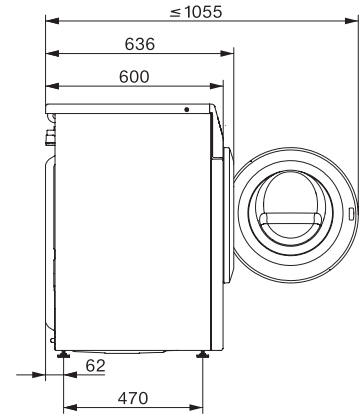

WCI880 WPS 125 Gala Edition

W1 perilica rublja sa prednjim punjenjem:

A | 9 kg | 1600 okr./min | SteamCare | Auto. doziranje | QuickPowerWash

W1 installation drawing, slanted facia or straight facia, measures in mm

W1 drawing, slanted facia or straight facia, measures in mm

W1 drawing, slanted facia or straight facia, measures in mm

W1 drawing, slanted facia or straight facia, measures in mm