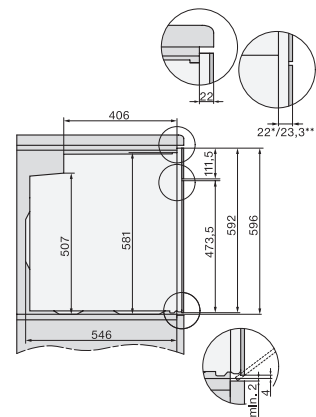

H 2861-1 BP 125 Edition

Pećnica

u kombiniranom dizajnu s AirFry funk. kao i umrežavanjem i pirolizom.

installation H7000 XL, installation drawing

side view H7000 XL, installation drawings

built-in H7000 XL, installation drawing

H226x-1B/BP/E/EP/I/IP, H2x6xB/BP, H7x6xB/BP/BPX, installation drawings

DG2840, DG7x40, DGC7x4x, DG7x6x, DGC7x6x, DGD7635, DGM7x4x, DO7, H28B/BP, H7x4xB/BM/BP, H7x6xB/BP, installation drawing

side view H7000 XL build-under, installation drawing