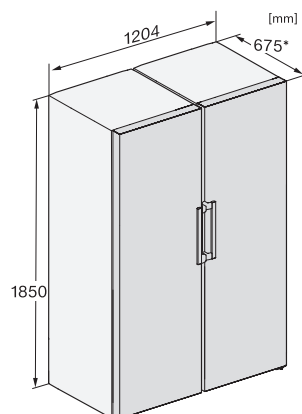

KS4783DD, KS4383ED, FNS4782E, FNS4782D, installation sketch, Side-by-Side