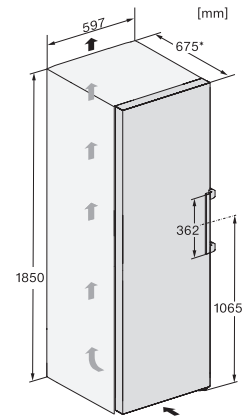

FNS 4782 D

Samostojeći zamrzivač

s NoFrost i dodatnim komforom za savršenu Side-by-Side kombinaciju.

FNS4782E, FNS4782D, FNS4382D N, FNS4382E N, Nordic, installation

FNS4782E, FNS4782D, FNS4782E N, FNS4782D N, FNS4882D N, FNS4882E N, top view

FNS4782E, FNS4782D, FNS4782E C, FNS4382E N, Nordic, installation sketch

KS4783DD, KS4783ED, FNS4782E, FNS4782D, top view, Side-by-Side

KS4783DD, KS4383ED, FNS4782E, FNS4782D, installation sketch, Side-by-Side