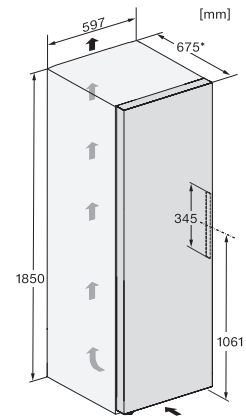

FNS 4382 D

Samostojeći zamrzivač

s NoFrost i SideOpen za praktičnu Side-by-Side kombinaciju.

FN4372E, FN4372D, FN4872D, FN4874C, FNS4382E, FNS4382E C, FNS4782E bb, FNS4882D, installation (footnote*) (drawings)

FNS4382D, FNS4382E, top view (footnote*) (installation drawings)

FNS4382D, FNS4382E, installation sketch (footnote*) (installation drawings)

KS4383ED, KS4887DD, FNS4382D, FNS4382E, FNS4882D, installation sketch, Side-by-Side (*footnote) (installation drawings)