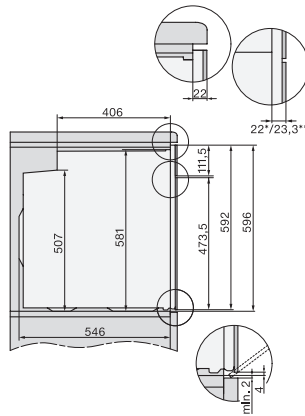

## H 2467 BP ACTIVE

Pećnica

modernog dizajna s umreženjem, pirolizom i FlexiClip vodilicom.

installation H7000 XL, installation drawing

side view H7000 XL, installation drawings

built-in H7000 XL, installation drawing

Installation H7000 XL underframe, installation drawings

side view H7000 XL build-under, installation drawing

H2465B, H2465BP, H2466B, H2466BP, H2467B, H2467BP, H2468B, H2468BP, H2469B, H2469BP installation drawings