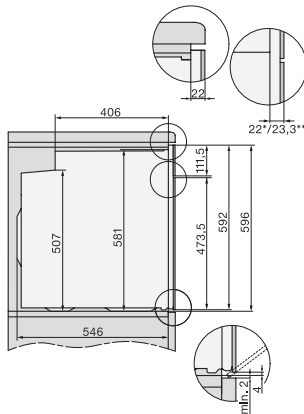

H 2467 BP ACTIVE

Pećnica

modernog dizajna s umreženjem, pirolizom i FlexiClip vodilicom.

installation H7000 XL, installation drawing

side view H7000 XL, installation drawings

built-in H7000 XL, installation drawing

H226x-1B/BP/E/EP/I/IP, H2x6xB/BP, H7x6xB/BP/BPX, installation drawings

side view H7000 XL build-under, installation drawing

H2465B, H2465BP, H2466B, H2466BP, H2467B, H2467BP, H2468B, H2468BP, H2469B, H2469BP installation drawings