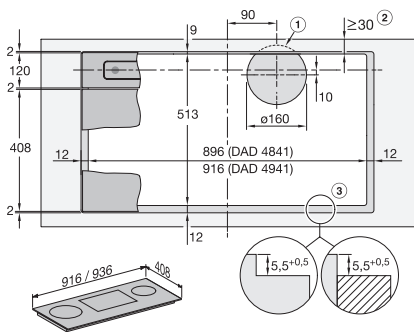

DAD4840, DAD4940, DAD4841, DAD4941 - flush - side view - Installation drawings

DAD4840, DAD4940, DAD4841, DAD4941 - surface mounted, AP > 600 mm - side view - Installation drawings

DAD4840, DAD4940, DAD4841, DAD4941 - flush - side view - Installation drawings

DAD 4941 Black Levantar Downdraft sustav

u elegantnom opsidijan crnom dizajnu i s intuitivnim SmartControl upravljanjem

DAD4841, DAD4941, surface mounted installation, common cutout, Installation drawings

DAD4841, DAD4941, flush, Installation drawings

DAD4841, DAD4941, surface mounted installation, common cutout, Installation drawings

DAD4841, DAD4941, flush, Installation drawings

DAD4841, DAD4941, overlying – AP600 mm, Side view, Installation drawings

DAD4841, DAD4941, flush – AP600 mm, Side view, Installation drawings

DAD4841, DAD4941, overlying – AP600 mm, common cutout, Installation drawings

DAD4841, DAD4941, flush – AP600 mm, common cutout, Installation drawings