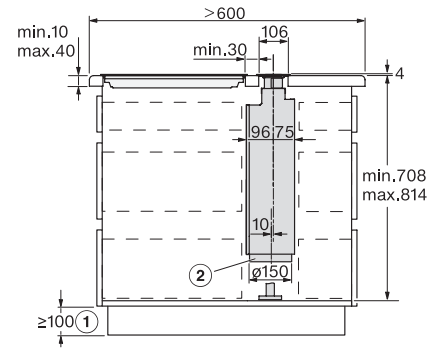

DAD 4941 Black Levantar
Downdraft sustav
u elegantnom opsidijan crnom dizajnu i s intuitivnim SmartControl upravljanjem