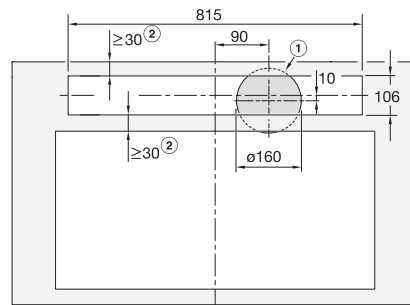

DAD4941, Installation drawings

DAD4841, DAD4941, Installation drawings

DAD4841, DAD4941, overlying, Installation drawings

DAD4841, DAD4941, flush, Installation drawings