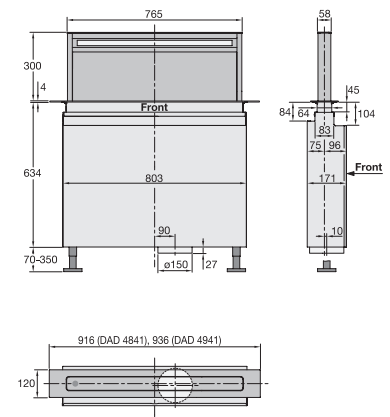

KM 7697 FL; KM 7594 FL

Dodatni pribor

Aktivni ugljeni filter

Nein

DAD 4941 Black Levantar
 Downdraft sustav
 u elegantnom opsidijan crnom dizajnu i s intuitivnim SmartControl upravljanjem

DAD4840, DAD4940, DAD4841, DAD4941 - surface mounted, AP > 600 mm - side view - Installation drawings

DAD4840, DAD4940, DAD4841, DAD4941 - flush - side view - Installation drawings

DAD4840, DAD4940, DAD4841, DAD4941 - surface mounted, AP > 600 mm - side view - Installation drawings

DAD4840, DAD4940, DAD4841, DAD4941 - flush - side view - Installation drawings