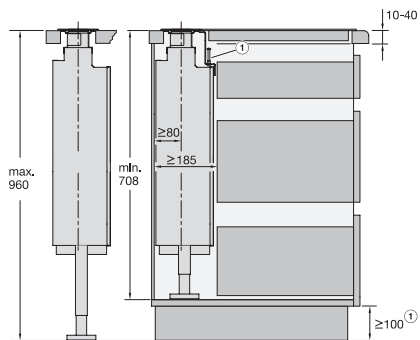

DAD4840, DAD4940, DAD4841, DAD4941 - flush - side view - Installation drawings

DAD4840, DAD4940, DAD4841, DAD4941 - surface mounted, AP > 600 mm - side view - Installation drawings

DAD4840, DAD4940, DAD4841, DAD4941 - flush - side view - Installation drawings

DAD4941, Installation drawings

DAD4841, DAD4941, Installation drawings

DAD4841, DAD4941, Installation drawings

DAD4841, DAD4941, overlying, Installation drawings

DAD4841, DAD4941, flush, Installation drawings

DAD4841, DAD4941, flush – AP600 mm, Side view, Installation drawings

DAD4841, DAD4941, overlying – AP600 mm, common cutout, Installation drawings

DAD4841, DAD4941, flush – AP600 mm, common cutout, Installation drawings