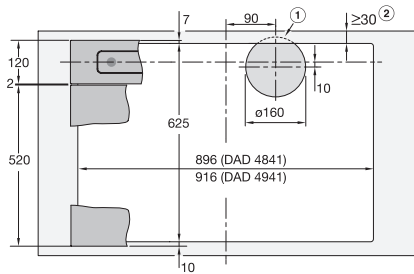

DAD 4941 Black Levantar Downdraft sustav

u elegantnom opsidijan crnom dizajnu i s intuitivnim SmartControl upravljanjem