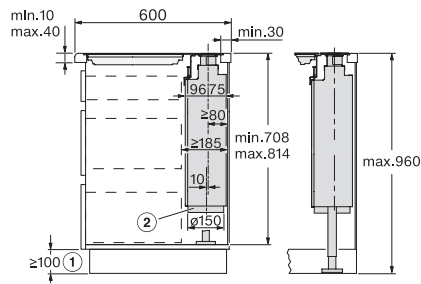

DAD4841, DAD4941, flush, Installation drawings

DAD4841, DAD4941, surface mounted installation, common cutout, Installation drawings

DAD4841, DAD4941, flush, Installation drawings

DAD4841, DAD4941, overlying – AP600 mm, Side view, Installation drawings

DAD4841, DAD4941, flush – AP600 mm, Side view, Installation drawings

DAD4841, DAD4941, overlying – AP600 mm, common cutout, Installation drawings

DAD4841, DAD4941, flush – AP600 mm, common cutout, Installation drawings