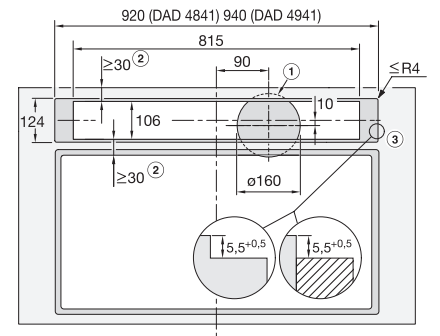

DAD4841, DAD4941, Installation drawings

DAD4841, DAD4941, Installation drawings

DAD4841, DAD4941, overlying, Installation drawings

DAD4841, DAD4941, flush, Installation drawings