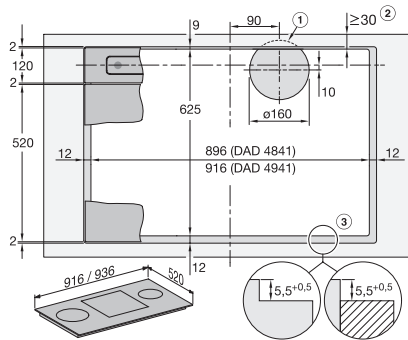

DAD4840, DAD4940, DAD4841, DAD4941 - flush - side view - Installation drawings

DAD4840, DAD4940, DAD4841, DAD4941 - surface mounted, AP > 600 mm - side view - Installation drawings

DAD4840, DAD4940, DAD4841, DAD4941 - flush - side view - Installation drawings

DAD4941, Installation drawings

DAD4841, DAD4941, Installation drawings

DAD4841, DAD4941, Installation drawings

DAD4841, DAD4941, overlying, Installation drawings

DAD4841, DAD4941, flush, Installation drawings

DAD 4941 Black Levantar Downdraft sustav

u elegantnom opsidijan crnom dizajnu i s intuitivnim SmartControl upravljanjem

DAD4841, DAD4941, surface mounted installation, common cutout, Installation drawings

DAD4841, DAD4941, flush – AP600 mm, Side view, Installation drawings

DAD4841, DAD4941, overlying – AP600 mm, common cutout, Installation drawings

DAD4841, DAD4941, flush – AP600 mm, common cutout, Installation drawings