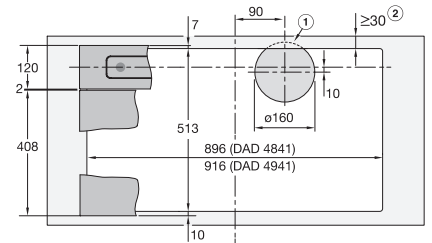

DAD 4941 Black Levantar Downdraft sustav

u elegantnom opsidijan crnom dizajnu i s intuitivnim SmartControl upravljanjem