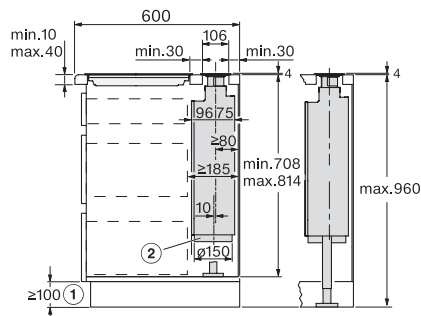

DAD4941, Installation drawings

DAD4841, DAD4941, Installation drawings

DAD4841, DAD4941, Installation drawings

DAD4841, DAD4941, overlying, Installation drawings

DAD4841, DAD4941, flush, Installation drawings

DAD 4941 Black Levantar Downdraft sustav

u elegantnom opsidijan crnom dizajnu i s intuitivnim SmartControl upravljanjem

DAD4841, DAD4941, surface mounted installation, common cutout, Installation drawings

DAD4841, DAD4941, flush, Installation drawings

DAD4841, DAD4941, surface mounted installation, common cutout, Installation drawings

DAD4841, DAD4941, flush, Installation drawings

DAD4841, DAD4941, overlying – AP600 mm, Side view, Installation drawings

DAD4841, DAD4941, flush – AP600 mm, Side view, Installation drawings

DAD4841, DAD4941, overlying – AP600 mm, common cutout, Installation drawings

DAD4841, DAD4941, flush – AP600 mm, common cutout, Installation drawings