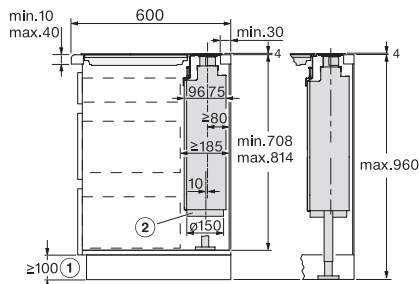

DAD4841, DAD4941, flush, Installation drawings

DAD4841, DAD4941, surface mounted installation, common cutout, Installation drawings

DAD4841, DAD4941, flush, Installation drawings

DAD4841, DAD4941, overlying – AP600 mm, Side view, Installation drawings

DAD4841, DAD4941, flush – AP600 mm, Side view, Installation drawings

DAD4841, DAD4941, overlying – AP600 mm, common cutout, Installation drawings

DAD4841, DAD4941, flush – AP600 mm, common cutout, Installation drawings