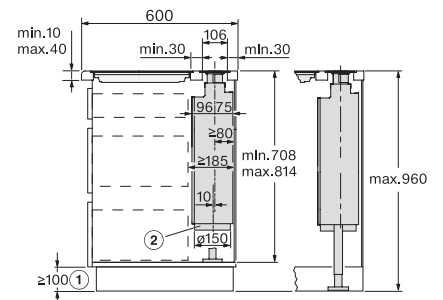

DAD4941, Installation drawings

DAD4841, DAD4941, Installation drawings

DAD4841, DAD4941, Installation drawings

DAD4841, DAD4941, overlying, Installation drawings

DAD4841, DAD4941, flush, Installation drawings

DAD 4941 Black Levantar Downdraft sustav

u elegantnom opsidijan crnom dizajnu i s intuitivnim SmartControl upravljanjem

DAD4841, DAD4941, surface mounted installation, common cutout, Installation drawings

DAD4841, DAD4941, flush, Installation drawings

DAD4841, DAD4941, surface mounted installation, common cutout, Installation drawings

DAD4841, DAD4941, flush, Installation drawings

DAD4841, DAD4941, overlying – AP600 mm, Side view, Installation drawings

DAD4841, DAD4941, flush – AP600 mm, Side view, Installation drawings

DAD4841, DAD4941, overlying – AP600 mm, common cutout, Installation drawings

DAD4841, DAD4941, flush – AP600 mm, common cutout, Installation drawings