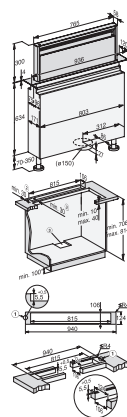

KM 7697 FL; KM 7594 FL

Dodatni pribor

Aktivni ugljeni filter

Nein

DAD 4941 Black Levantar
 Downdraft sustav
 u elegantnom opsidijan crnom dizajnu i s intuitivnim SmartControl upravljanjem

DAD4840, DAD4940, DAD4841, DAD4941 - surface mounted, AP > 600 mm - side view - Installation drawings

DAD4840, DAD4940, DAD4841, DAD4941 - flush - side view - Installation drawings

DAD4840, DAD4940, DAD4841, DAD4941 - surface mounted, AP > 600 mm - side view - Installation drawings

DAD4840, DAD4940, DAD4841, DAD4941 - flush - side view - Installation drawings

DAD4841, DAD4941, flush, Installation drawings

DAD4841, DAD4941, surface mounted installation, common cutout, Installation drawings

DAD4841, DAD4941, flush, Installation drawings

DAD4841, DAD4941, overlying – AP600 mm, Side view, Installation drawings

DAD4841, DAD4941, flush – AP600 mm, Side view, Installation drawings

DAD4841, DAD4941, overlying – AP600 mm, common cutout, Installation drawings

DAD4841, DAD4941, flush – AP600 mm, common cutout, Installation drawings