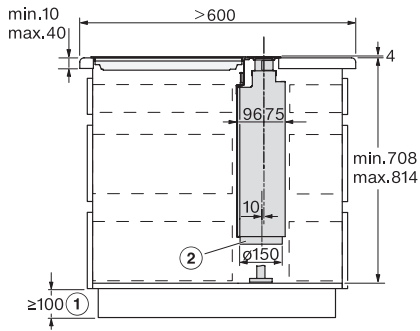

DAD 4941 Black Levantar
Downdraft sustav
u elegantnom opsidijan crnom dizajnu i s intuitivnim SmartControl upravljanjem