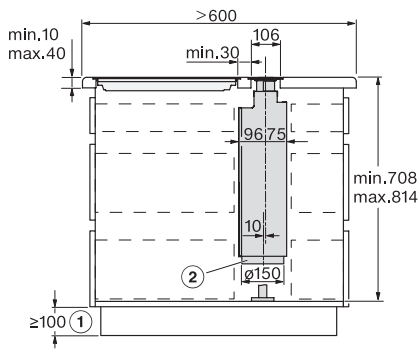

KM 7697 FL; KM 7594 FL

Dodatni pribor

Aktivni ugljeni filter

Nein

DAD 4941 Black Levantar
 Downdraft sustav
 u elegantnom opsidijan crnom dizajnu i s intuitivnim SmartControl upravljanjem

DAD4840, DAD4940, DAD4841, DAD4941 - surface mounted, AP > 600 mm - side view - Installation drawings

DAD4840, DAD4940, DAD4841, DAD4941 - flush - side view - Installation drawings

DAD4840, DAD4940, DAD4841, DAD4941 - surface mounted, AP > 600 mm - side view - Installation drawings

DAD4840, DAD4940, DAD4841, DAD4941 - flush - side view - Installation drawings