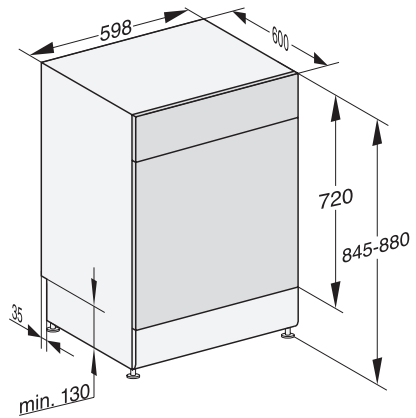

G7000, free standing dishwasher, 60cm (installation drawing)