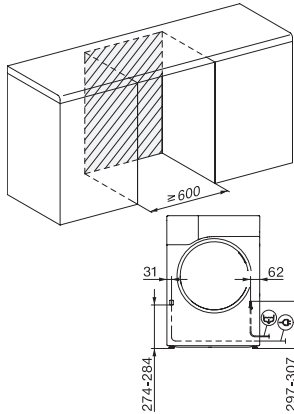

TWL680WP 125 Gala Edition

T1 sušilica rublja s toplinskom pumpom:

Sa SteamFinish i DryCare 40 za nježnu njegu rublja.

T1 installation drawing, facia 5 degree, measures in mm

T1 drawing, facia 5 degree, measures in mm

T1 drawing, facia 5 degree, without porthole, measures in mm

T1 drawing, facia 5 degree, measures in mm