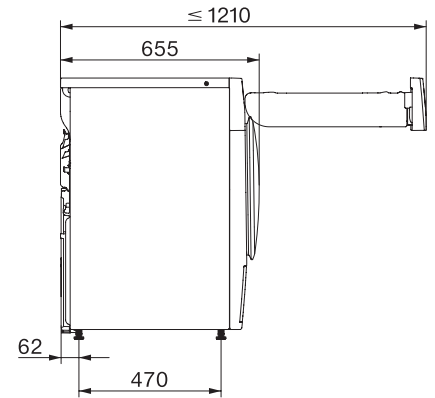

TWL680WP 125 Gala Edition

T1 sušilica rublja s toplinskom pumpom:

Sa SteamFinish i DryCare 40 za nježnu njegu rublja.

T1 installation drawing, facia 5 degree, measures in mm

T1 drawing, facia 5 degree, measures in mm

T1 drawing, facia 5 degree, without porthole, measures in mm

T1 drawing, facia 5 degree, measures in mm