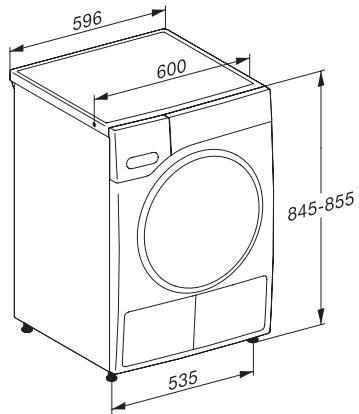

TWL680WP 125 Gala Edition

T1 sušilica rublja s toplinskom pumpom:

Sa SteamFinish i DryCare 40 za nježnu njegu rublja.

T1 installation drawing, facia 5 degree, measures in mm

T1 drawing, facia 5 degree, measures in mm