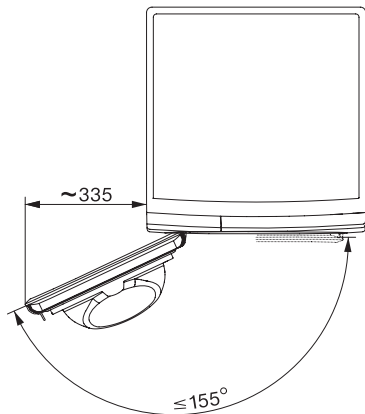

TWL680WP 125 Gala Edition

T1 sušilica rublja s toplinskom pumpom:

Sa SteamFinish i DryCare 40 za nježnu njegu rublja.

T1 installation drawing, facia 5 degree, measures in mm

T1 drawing, facia 5 degree, measures in mm

T1 drawing, facia 5 degree, without porthole, measures in mm

T1 drawing, facia 5 degree, measures in mm