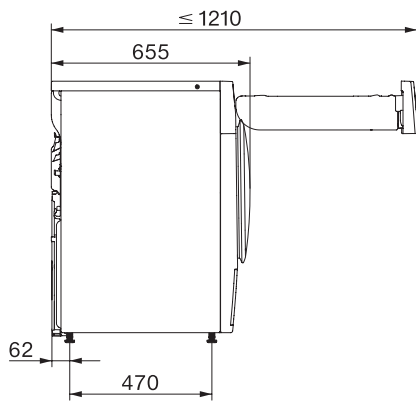

TWC660WP 125 Edition

T1 sušilica rublja s toplinskom pumpom:

A+++ | 8 kg | DryCare 40 | EcoSpeed | Miele@home

T1 installation drawing, facia 5 degree, measures in mm

T1 drawing, facia 5 degree, measures in mm

T1 drawing, facia 5 degree, with porthole, measures in mm

T1 drawing, facia 5 degree, without porthole, measures in mm