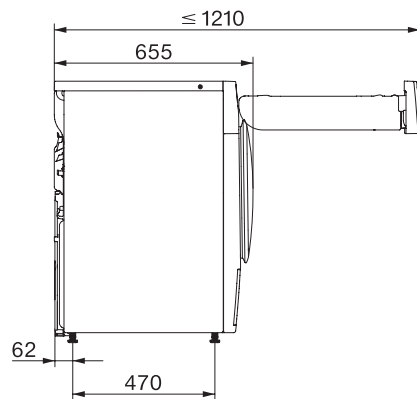

TWC660WP 125 Edition

T1 sušilica rublja s toplinskom pumpom:

S A+++ i DryCare 40 za učinkovito i nježno sušenje.

T1 installation drawing, fascia 5 degree, measures in mm

T1 drawing, fascia 5 degree, measures in mm

T1 drawing, fascia 5 degree, with porthole, measures in mm

T1 drawing, fascia 5 degree, without porthole, measures in mm