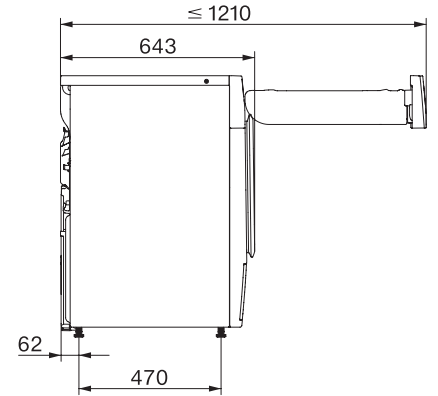

TWC660WP 125 Edition

T1 sušilica rublja s toplinskom pumpom:

S A+++ i DryCare 40 za učinkovito i nježno sušenje.

T1 installation drawing, fascia 5 degree, measures in mm

T1 drawing, fascia 5 degree, measures in mm

T1 drawing, fascia 5 degree, with porthole, measures in mm

T1 drawing, fascia 5 degree, without porthole, measures in mm