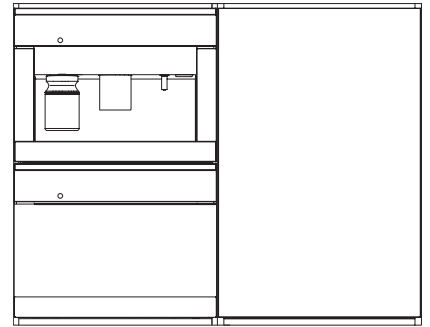

## KWT 6422 iG-1

Ugradbeni hladnjak za temperiranje vina s FlexiFrame i Push2open za najzahtjevnije ljubitelje vina.

KWT6422iG, KWT6422iG-1, Installation draw

KWT6422iG, KWT6422iG-1, Installation draw, side view

KWT6422iG, KWT6422iG-1, Installation draw

KWT6422iG, KWT6422iG-1, Installation draw, side view

ENB1060, combination 2x45er + KWT6422iG, Installation draw

KWT6422iG, KWT6422iG-1, Interior dimensions (Installation drawings)