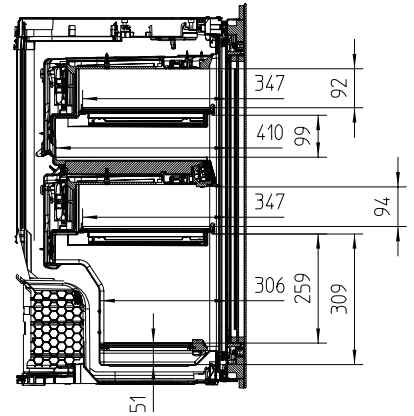

## KWT 6422 iG-1

Ugradbeni hladnjak za temperiranje vina s FlexiFrame i Push2open za najzahtjevnije ljubitelje vina.

KWT6422iG, KWT6422iG-1, Installation draw

KWT6422iG, KWT6422iG-1, Installation draw, side view

KWT6422iG, KWT6422iG-1, Installation draw

KWT6422iG, KWT6422iG-1, Installation draw, side view

ENB1060, combination 2x45er + KWT6422iG, Installation draw

KWT6422iG, KWT6422iG-1, Interior dimensions (Installation drawings)