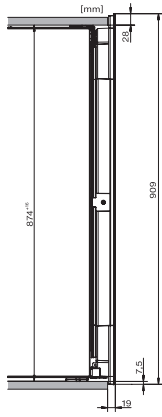

KWT6422iG, KWT6422iG-1, Installation draw, side view