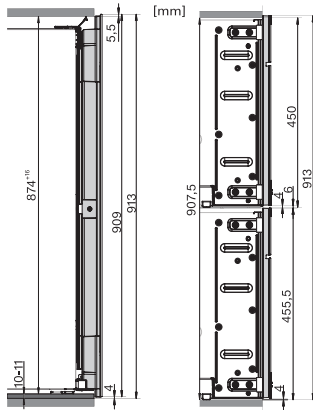

## KWT 6422 iG-1

Ugradbeni hladnjak za temperiranje vina s FlexiFrame i Push2open za najzahtjevnije ljubitelje vina.

KWT6422iG, KWT6422iG-1, Installation draw

KWT6422iG, KWT6422iG-1, Installation draw, side view

KWT6422iG, KWT6422iG-1, Installation draw

KWT6422iG, KWT6422iG-1, Installation draw, side view

ENB1060, combination 2x45er + KWT6422iG, Installation draw

KWT6422iG, KWT6422iG-1, Interior dimensions (Installation drawings)

ENB1060, combination 60er & 32er ESW + 2x45er + KWT6422iG, Installation draw

ENB1060, combination 45er & 60er + KWT 6422 iG & 14er EVS, Installation draw