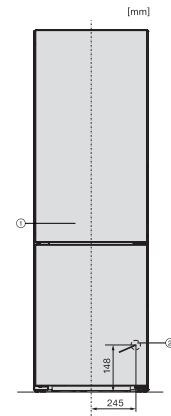

KFN 4395 CD

Samostojeći hladnjak sa zamrzivačem
s DailyFresh, NoFrost i ComfortClean za izrazitu praktičnost.

KFN4395DD, KFN4395CD, KFN4397CD, installation sketch (footnote*) (installation drawings)

KFN4375DD, KFN4395DD, KFN4393FD, KFN4393D, KFN4377DD, KS4383ED, K4373ED, FN4312E, top view (footnote*)