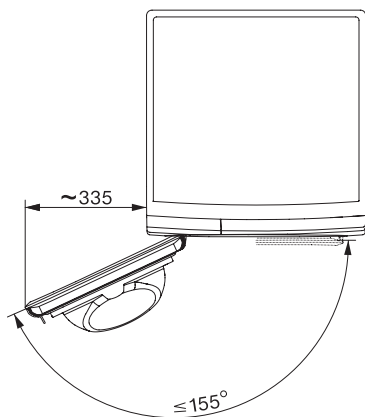

TWA228WP ActiveWhite

T1 sušilica rublja s toplinskom pumpom:

S A++ i izvrsnom Miele kvalitetom po atraktivnoj početnoj cijeni.

T1 installation drawing, fascia 5 degree, measures in mm

T1 drawing, fascia 5 degree, measures in mm

T1 drawing, fascia 5 degree, without porthole, measures in mm

T1 drawing, fascia 5 degree, measures in mm