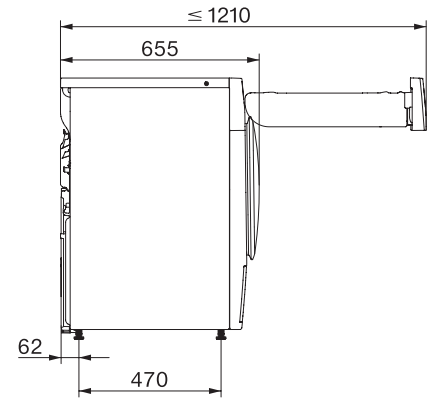

TWA228WP ActiveWhite

T1 sušilica rublja s toplinskom pumpom:

S A++ i izvrsnom Miele kvalitetom po atraktivnoj početnoj cijeni.

T1 installation drawing, fascia 5 degree, measures in mm

T1 drawing, fascia 5 degree, measures in mm

T1 drawing, fascia 5 degree, without porthole, measures in mm

T1 drawing, fascia 5 degree, measures in mm