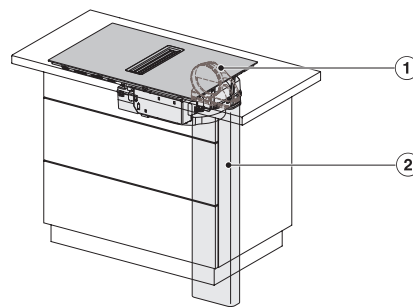

## KMDA 7473 FL-U Silence

Indukcijska ploča za kuhanje s integriranom napom sa Silence motorom i 2 Flex područja za način rada na kruženje zraka

KMDA7272FL, KMDA7473FL – Side view flush+X – Installation drawing

KMDA7272FL, KMDA7473FL – Side view flush – Installation drawing

KMDA7272FL, KMDA7473FL – Side view lying on top – Installation drawing

KMDA7272FL, KMDA7473FL – Side view lying on top+X – Installation drawing