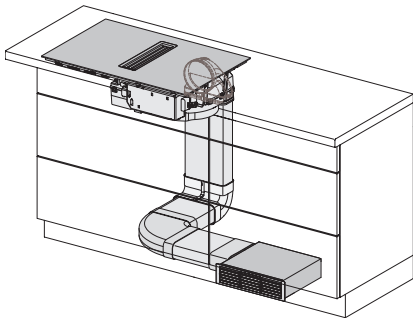

## KMDA 7473 FL-U Silence

Indukcijska ploča za kuhanje s integriranom napom sa Silence motorom i 2 Flex područja za način rada na kruženje zraka

	Abluftbetrieb	Geführter Umluftbetrieb	Plug&Play-Betrieb
KMDA 7473 FR-A	✓	–	–
KMDA 7473 FR-U	–	✓	✓/✓
KMDA 7473 FL-A	✓	–	–
KMDA 7473 FL-U	–	✓	✓/✓

KMDA7272FL, KMDA7473FL – flush – Installation drawing

KMDA7272FL, KMDA7473FL – Installation drawing

KMDA7473FL/FR – Operating options

KMDA7272FL/FR, KMDA7473FL/FR, Air circulation (Installation drawing)

KMDA7272FL/FR, KMDA7473FL/FR, Plug&Play (Installation drawing)

KMDA7272FL, KMDA7473FL – Side view flush, Plug&Play – Installation drawing

KMDA7272FL, KMDA7473FL – Side view lying on top, Plug&Play – Installation drawing

KMDA7272FL, KMDA7473FL – Side view flush+X, Plug&Play – Installation drawing