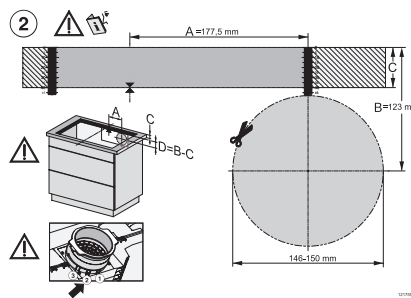

KMDA7272FL/FR, KMDA7473FL/FR – Installation variant 13 Circulating air – drawing

KMDA7272FL/FR, KMDA7473FL/FR – Installation variant 14 Circulating air – drawing

KMDA7272FL, KMDA7473FL – flush installation, drilling template, Installation depth 20 cm, Installation drawing