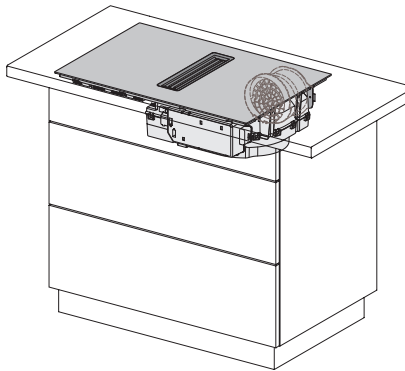

KMDA7272FL, KMDA7473FL – flush – Installation drawing

KMDA7272FL, KMDA7473FL – Installation drawing

KMDA7473FL/FR – Operating options

KMDA7272FL/FR, KMDA7473FL/FR, Air circulation (Installation drawing)

KMDA7272FL/FR, KMDA7473FL/FR, Plug&Play (Installation drawing)

KMDA7272FL, KMDA7473FL – Side view flush, Plug&Play – Installation drawing

KMDA7272FL, KMDA7473FL – Side view lying on top, Plug&Play – Installation drawing

KMDA7272FL, KMDA7473FL – Side view flush+X, Plug&Play – Installation drawing