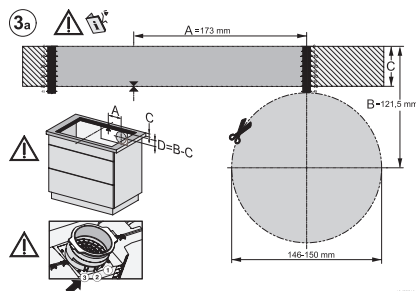

KMDA7272FL/FR, KMDA7473FL/FR – Installation variant 13 Circulating air – drawing

KMDA7272FL/FR, KMDA7473FL/FR – Installation variant 14 Circulating air – drawing

KMDA7272FL, KMDA7473FL – flush installation, drilling template, Installation depth 20 cm, Installation drawing