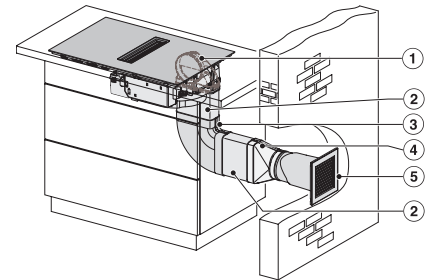

KMDA7272FL, KMDA7473FL – Side view lying on top, Plug&Play – Installation drawing

KMDA7272FL, KMDA7473FL – Side view flush+X, Plug&Play – Installation drawing

KMDA7272FL, KMDA7473FL – Side view lying on top+X, Plug&Play – Installation drawing

KMDA7272FL/FR, KMDA7473FL/FR – Installation variant 1 Basis -drawing

KMDA 7473 FL-A Silence

Indukcijska ploča za kuhanje s integriranom napom
sa Silence motorom i 2 Flex područja za način rada na odvod zraka