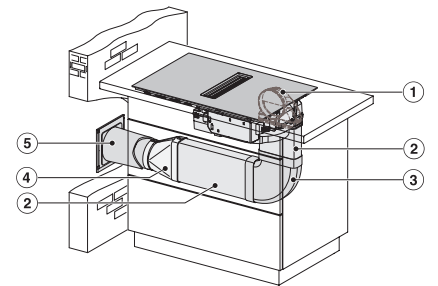

KMDA7272FL/FR, KMDA7473FL/FR – Installation variant
9 Exhaust air – drawing