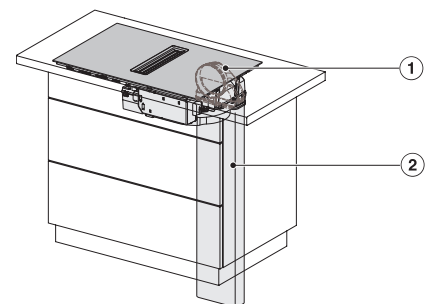

KMDA7272FL, KMDA7473FL – flush – Installation drawing

KMDA7272FL, KMDA7473FL – Installation drawing

KMDA7473FL/FR – Operating options

KMDA7272FL/FR, KMDA7473FL/FR, Exhaust air (Installation drawing)

KMDA7272FL, KMDA7473FL – Side view flush, Plug&Play – Installation drawing

KMDA7272FL, KMDA7473FL – Side view lying on top, Plug&Play – Installation drawing

KMDA7272FL, KMDA7473FL – Side view flush+X, Plug&Play – Installation drawing

KMDA7272FL, KMDA7473FL – Side view lying on top+X, Plug&Play – Installation drawing