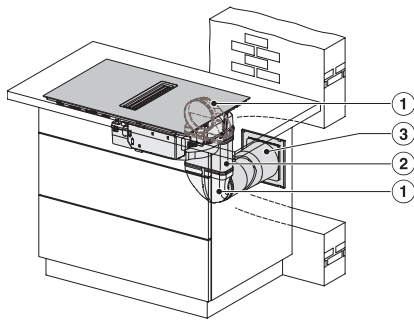

KMDA7272FL/FR, KMDA7473FL/FR – Installation variant
2 Basis – drawing