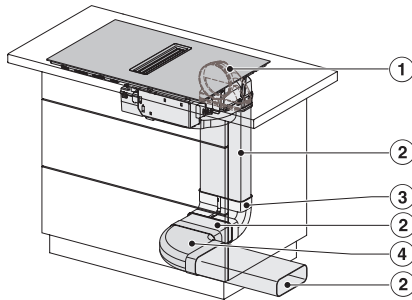

KMDA7272FL, KMDA7473FL – flush – Installation drawing

KMDA7272FL, KMDA7473FL – Installation drawing

KMDA7473FL/FR – Operating options

KMDA7272FL/FR, KMDA7473FL/FR, Exhaust air (Installation drawing)

KMDA7272FL, KMDA7473FL – Side view flush, Plug&Play – Installation drawing

KMDA7272FL, KMDA7473FL – Side view lying on top, Plug&Play – Installation drawing

KMDA7272FL, KMDA7473FL – Side view flush+X, Plug&Play – Installation drawing

KMDA7272FL, KMDA7473FL – Side view lying on top+X, Plug&Play – Installation drawing

KMDA7272FL/FR, KMDA7473FL/FR – Installation variant 1 Basis -drawing

KMDA 7473 FL-A Silence

Indukcijska ploča za kuhanje s integriranom napom
sa Silence motorom i 2 Flex područja za način rada na odvod zraka