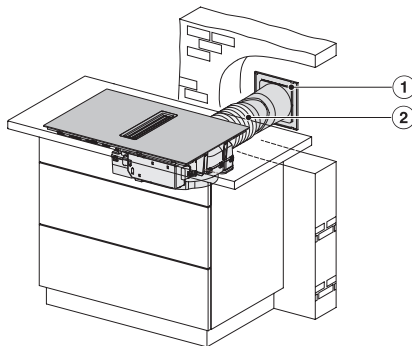

KMDA7272FL/FR, KMDA7473FL/FR -Installation variant
3 Basis – drawing