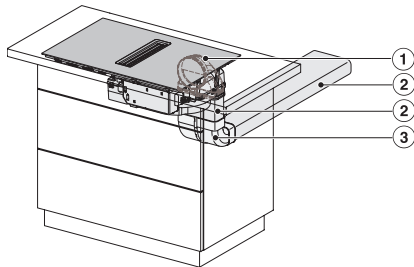

KMDA7272FL, KMDA7473FL – Side view lying on top, Plug&Play – Installation drawing

KMDA7272FL, KMDA7473FL – Side view flush+X, Plug&Play – Installation drawing

KMDA7272FL, KMDA7473FL – Side view lying on top+X, Plug&Play – Installation drawing

KMDA7272FL/FR, KMDA7473FL/FR – Installation variant 1 Basis -drawing

KMDA 7473 FL-A Silence

Indukcijska ploča za kuhanje s integriranom napom
sa Silence motorom i 2 Flex područja za način rada na odvod zraka