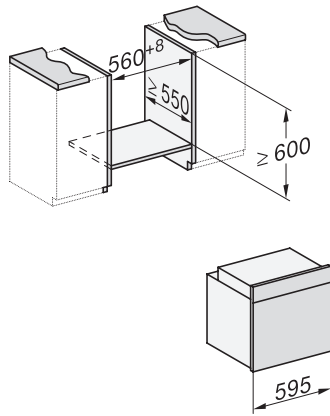

H 2861 B

Pečnica

u usklađenoj izvedbi s umreženjem, PerfectClean i FlexiClip vodilicom.

installation H7000 XL, installation drawing

side view H7000 XL, installation drawings

built-in H7000 XL, installation drawing

Installation H7000 XL underframe, installation drawings

H7000 handle, glass, installation drawings

side view H7000 XL build-under, installation drawing