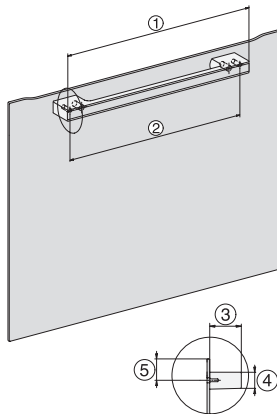

H 2861 B

Pečnica

u usklađenoj izvedbi s umreženjem, PerfectClean i FlexiClip vodilicom.

installation H7000 XL, installation drawing

side view H7000 XL, installation drawings

built-in H7000 XL, installation drawing

Installation H7000 XL underframe, installation drawings

H7000 handle, glass, installation drawings

side view H7000 XL build-under, installation drawing