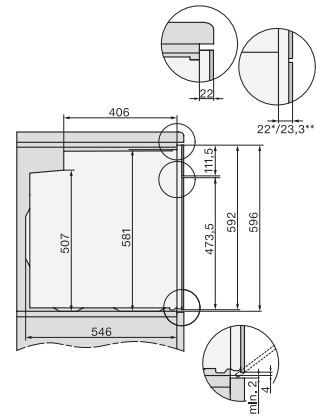

H 2861 B

Pečnica

u usklađenoj izvedbi s umreženjem, PerfectClean i FlexiClip vodilicom.

installation H7000 XL, installation drawing

side view H7000 XL, installation drawings

built-in H7000 XL, installation drawing

Installation H7000 XL underframe, installation drawings

H7000 handle, glass, installation drawings

side view H7000 XL build-under, installation drawing